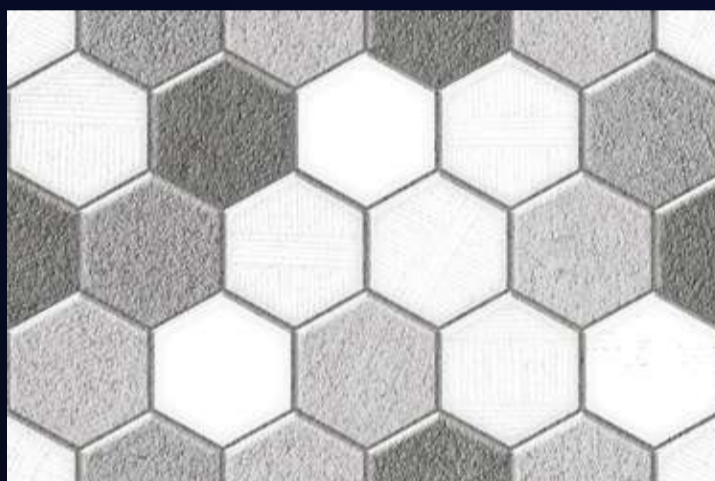

[FINISH]
MATT

[PRODUCT CATALOGUE]

3033-HL-1

Product Features: