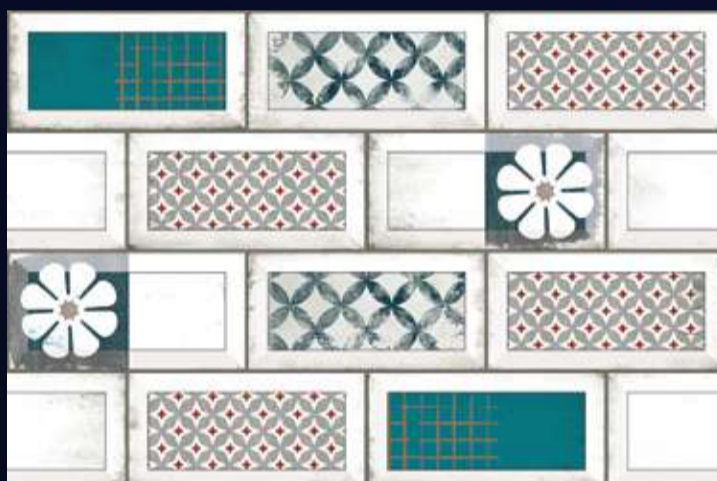

3007-HL

3007-D

3007-F

(30X30 CM FLOOR)

Product Features:

[ FINISH ]  
**MATT**

[ PRODUCT CATALOGUE ]

3008-L