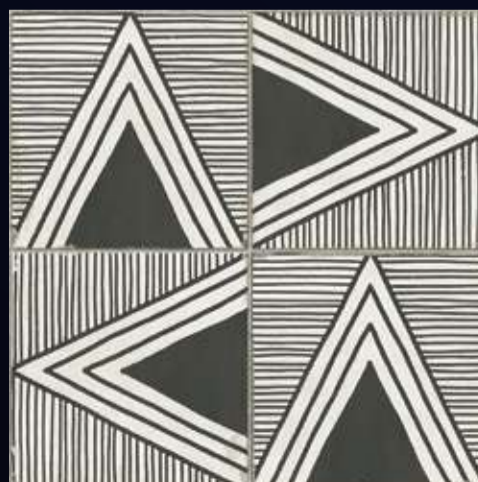

3004-F

(30X30 CM FLOOR)