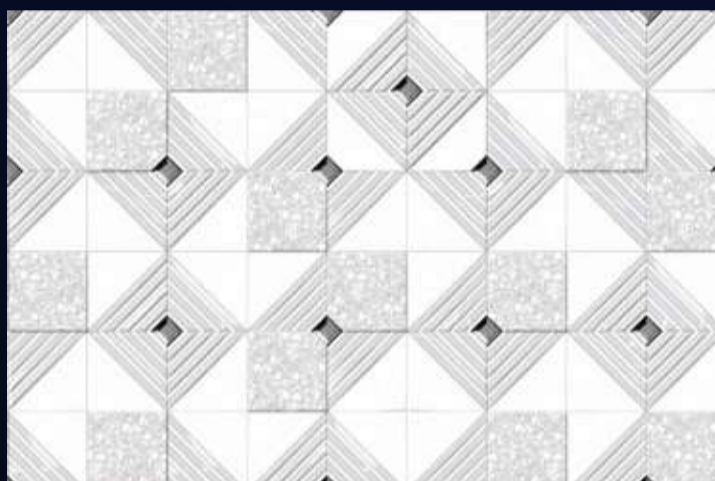

[FINISH]
MATT

[PRODUCT CATALOGUE]

3022-HL

(30X30 CM FLOOR)

Product Features: