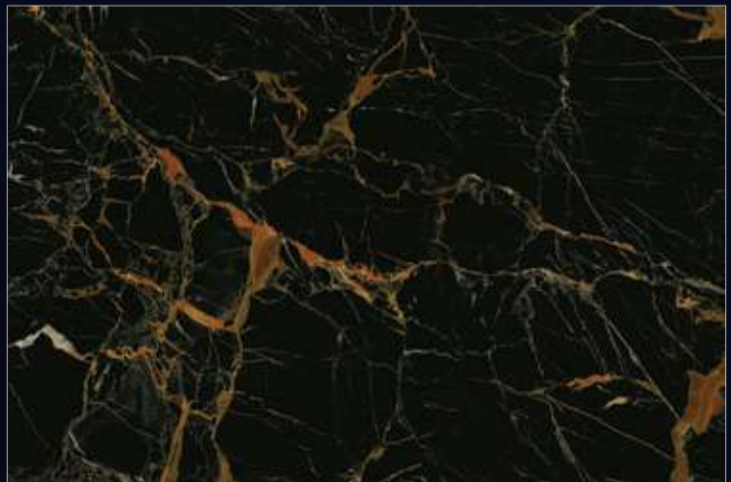

293-D

Product
Features: