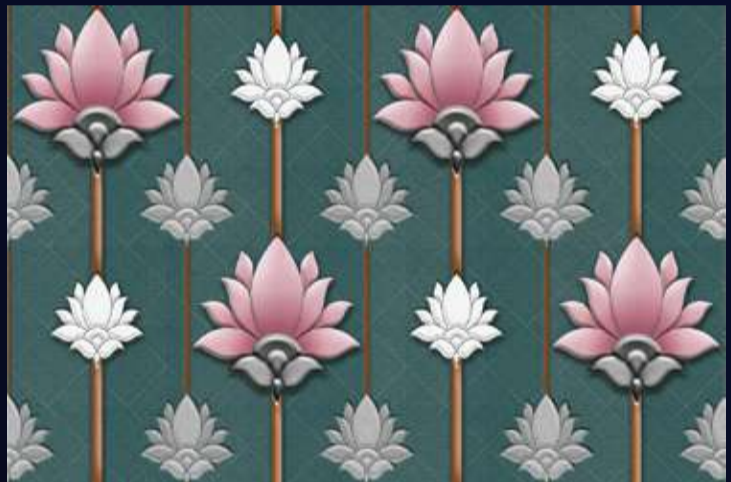

[FINISH]
Glossy

[PRODUCT CATALOGUE]

321-HL-1

Product
Features: