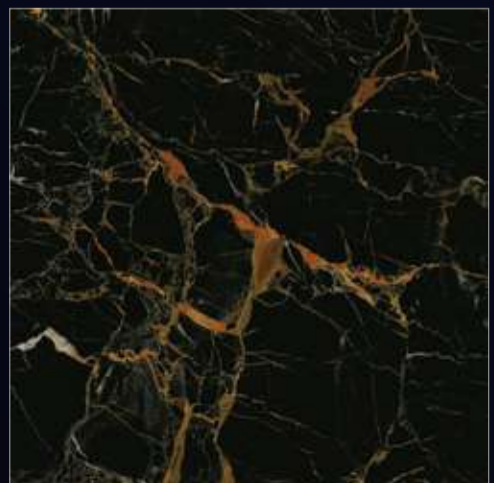

293-F

(30X30 CM FLOOR)