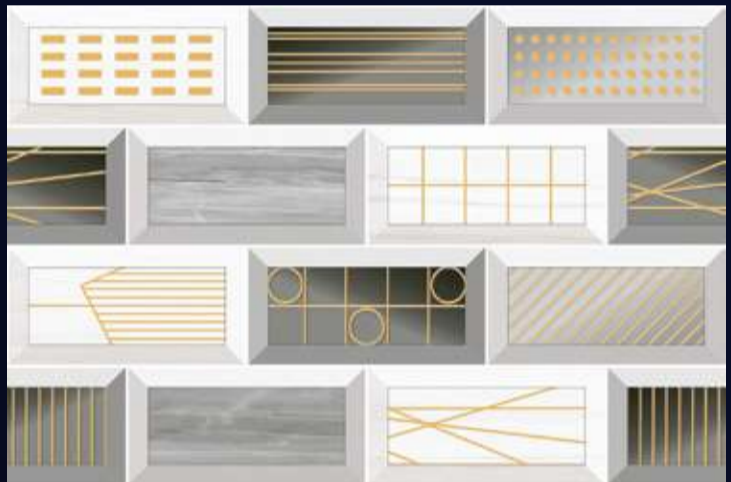

GLOSSY
SERIES

[FINISH]

Glossy

LOVEL
TILES™

[PRODUCT CATALOGUE]

318-L

318-HL

318-D

Product Features:

www.loveltiles.com

318-F

(30X30 CM FLOOR)