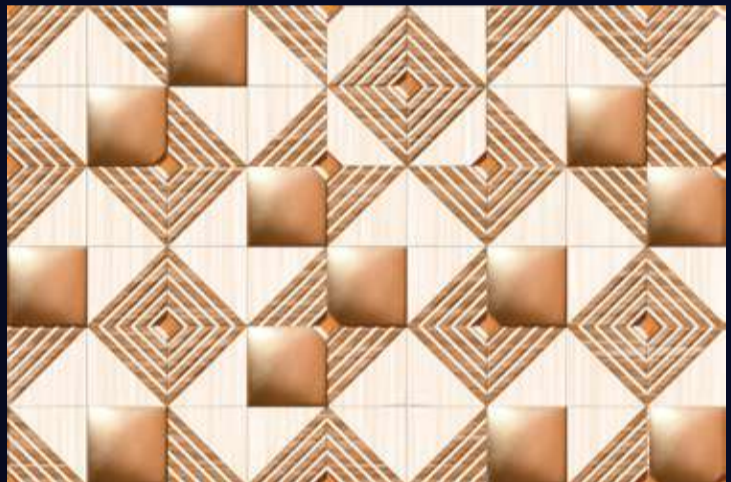

[FINISH]
Glossy

[PRODUCT CATALOGUE]

320-HL

Product
Features: