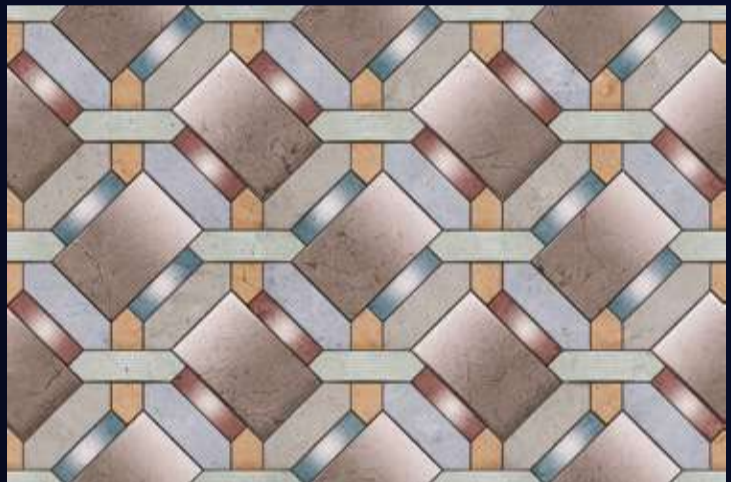

[FINISH]
Glossy

[PRODUCT CATALOGUE]

284-HL

Product
Features:

(30X30 CM FLOOR)