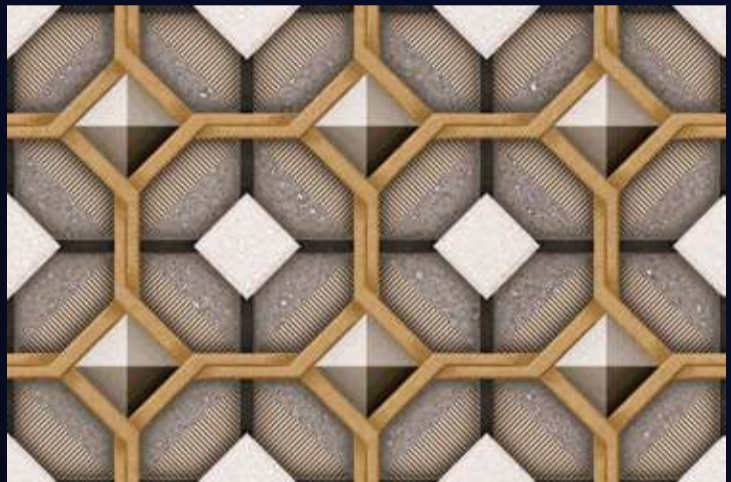

250-F

(30X30 CM FLOOR)

[WALL TILES]
**300x
450mm**

LOVEL[™]
TILES

[FINISH]
Glossy

[PRODUCT CATALOGUE]

251-L

251-HL