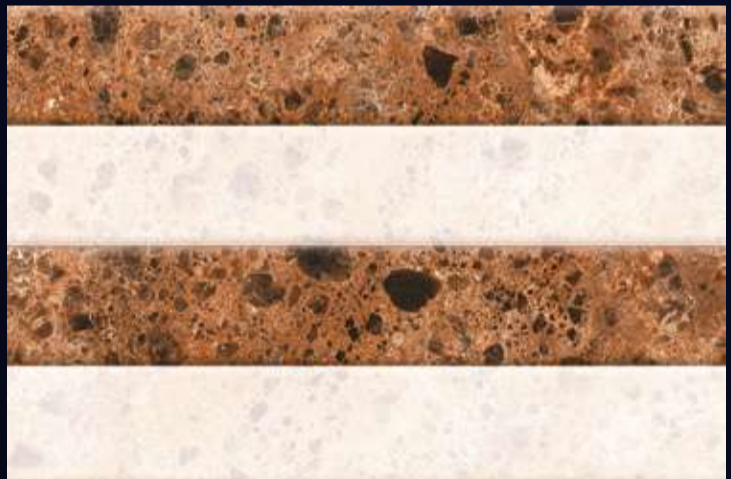

GLOSSY
SERIES

[FINISH]

Glossy

LOVEL
TILES™

[PRODUCT CATALOGUE]

268-L

268-HL-1

268-HL-2

268-D

Product
Features:

www.loveltiles.com