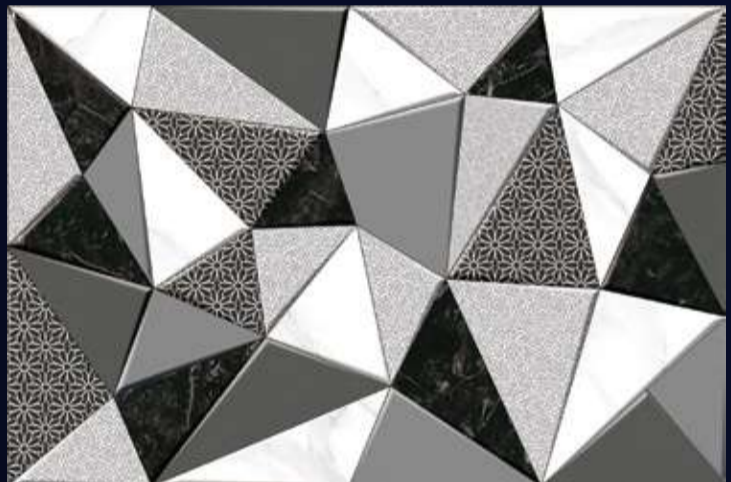

GLOSSY
SERIES

[FINISH]

Glossy

LOVEL
TILES™

[PRODUCT CATALOGUE]

226-L

226-HL

226-D

Product Features:

www.loveltiles.com

226-F

(30X30 CM FLOOR)