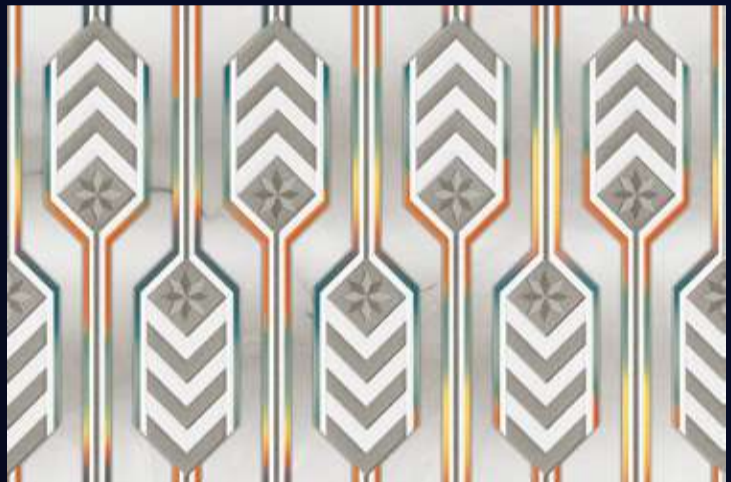

[FINISH]
Glossy

[PRODUCT CATALOGUE]

233-HL

Product
Features:

(30X30 CM FLOOR)