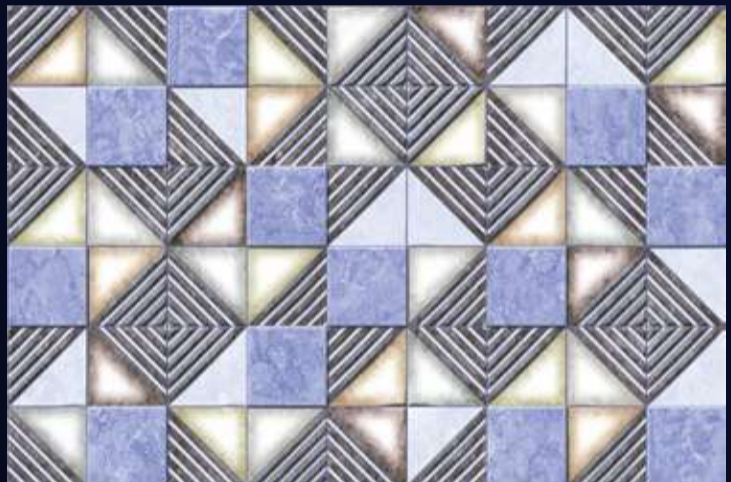

[WALL TILES]
**300x
450mm**

LOVEL[™]
TILES

[FINISH]
Glossy

[PRODUCT CATALOGUE]

235-L

235-HL

235-D

Product
Features: