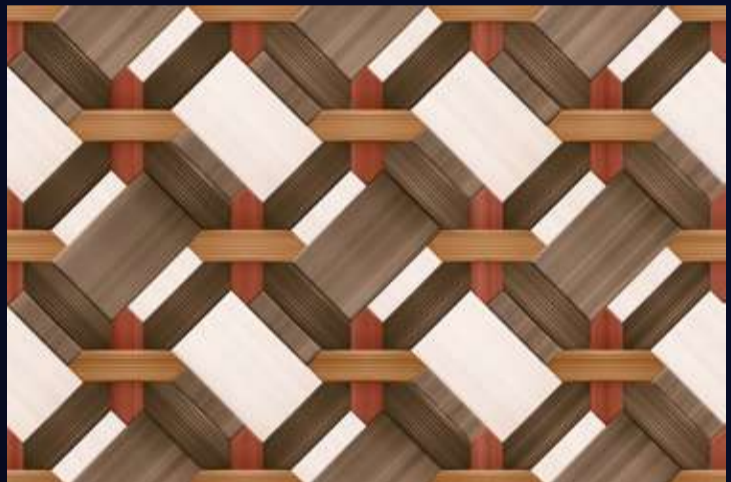

[WALL TILES]
**300x
450mm**

LOVEL[™]
TILES

[FINISH]

Glossy

[PRODUCT CATALOGUE]

261-L

261-HL

261-D