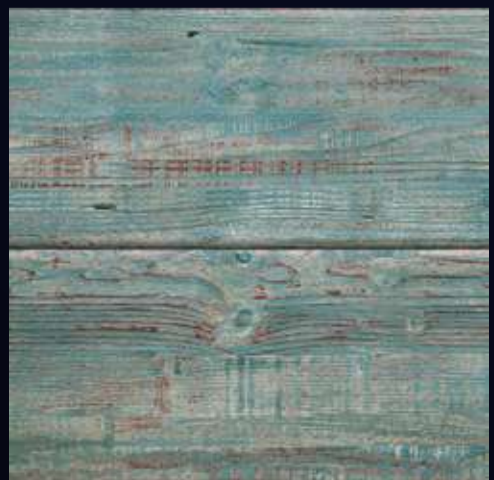

Glossy

LOVEL
TILES™

[PRODUCT CATALOGUE]

224-L

224-HL

224-D

224-F

(30X30 CM FLOOR)