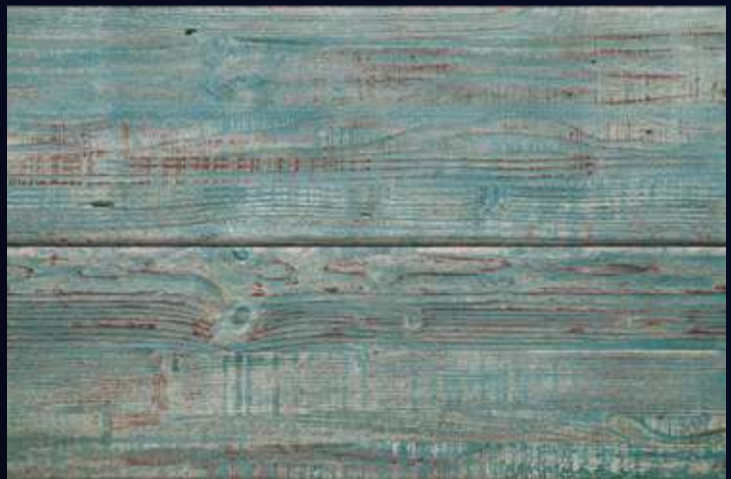

Glossy

LOVEL
TILES™

[PRODUCT CATALOGUE]

224-L

224-HL

224-D

224-F

(30X30 CM FLOOR)