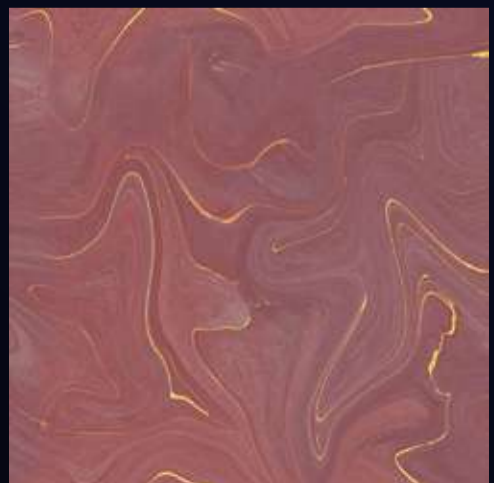

223-F

(30X30 CM FLOOR)