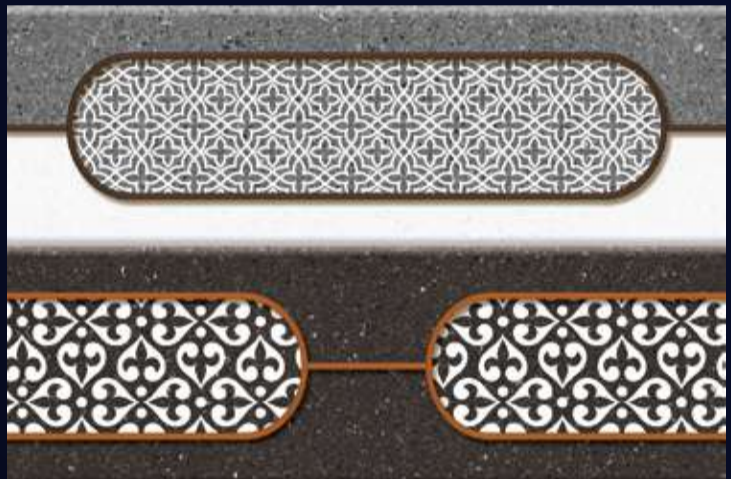

GLOSSY
SERIES

[FINISH]

Glossy

LOVEL
TILES™

[PRODUCT CATALOGUE]

187-L

187-HL

187-D

187-F

(30X30 CM FLOOR)

Product Features:

www.loveltiles.com