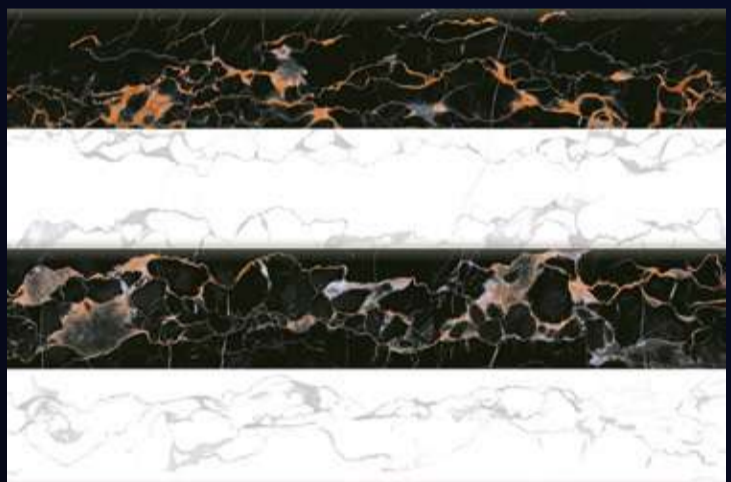

GLOSSY
SERIES

[FINISH]

Glossy

LOVEL
TILES

[PRODUCT CATALOGUE]

189-L

189-HL-1

189-HL-2

189-D

Product Features:

www.loveltiles.com