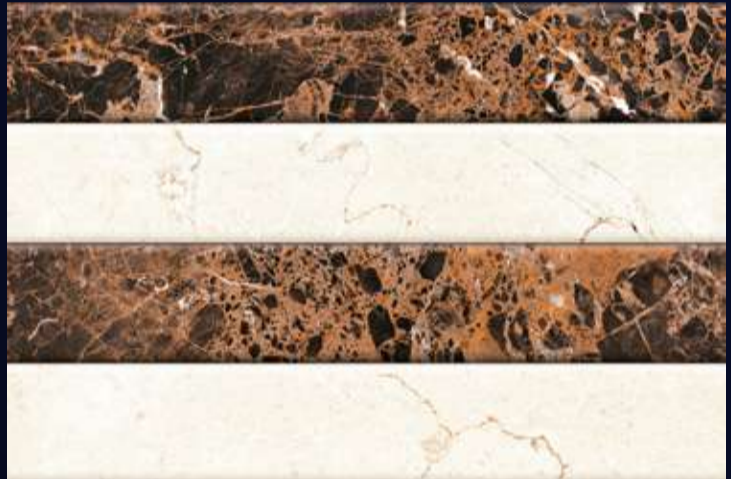

[www.loveltiles.com](http://www.loveltiles.com)

218-F  
(30X30 CM FLOOR)

**GLOSSY**  
SERIES

[ FINISH ]

**Glossy**

**LOVEL**  
TILES™

[ PRODUCT CATALOGUE ]

219-L