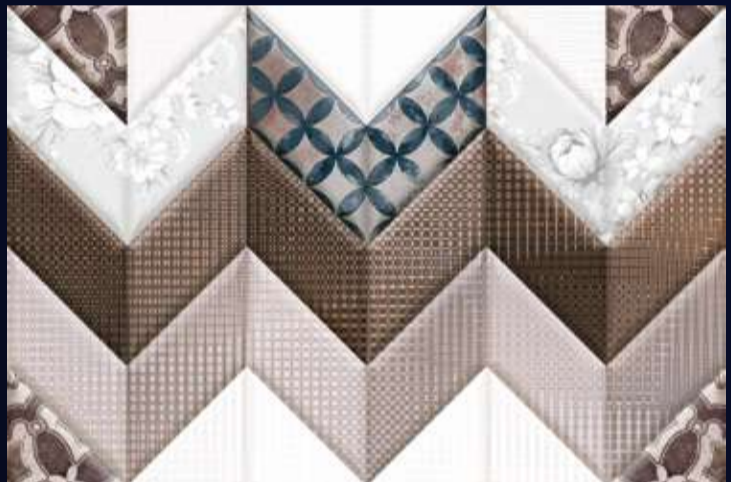

GLOSSY
SERIES

[FINISH]

Glossy

LOVEL
TILES™

[PRODUCT CATALOGUE]

186-L

186-HL

186-D

Product Features:

www.loveltiles.com

186-F

(30X30 CM FLOOR)