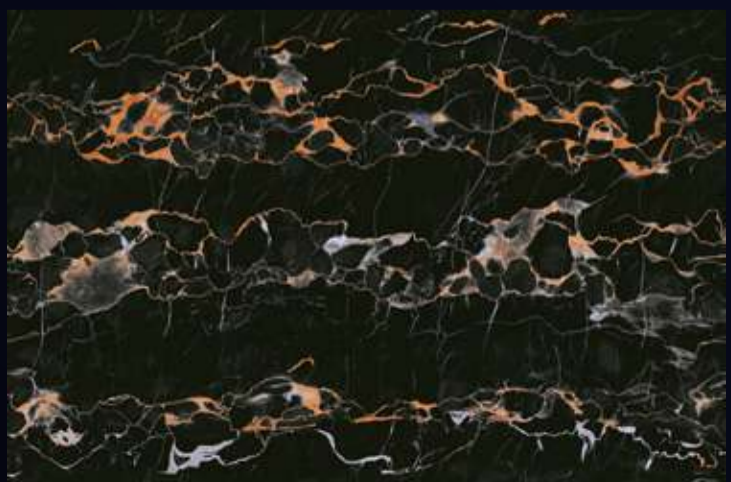

189-D

Product Features:

www.loveltiles.com