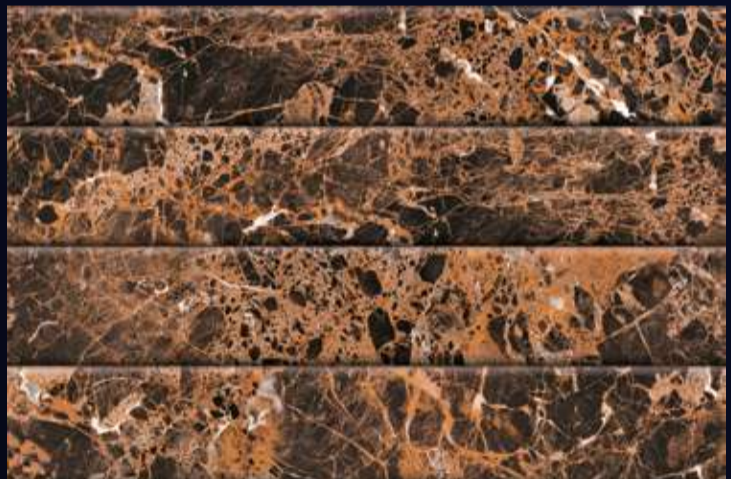

219-D

Product Features: