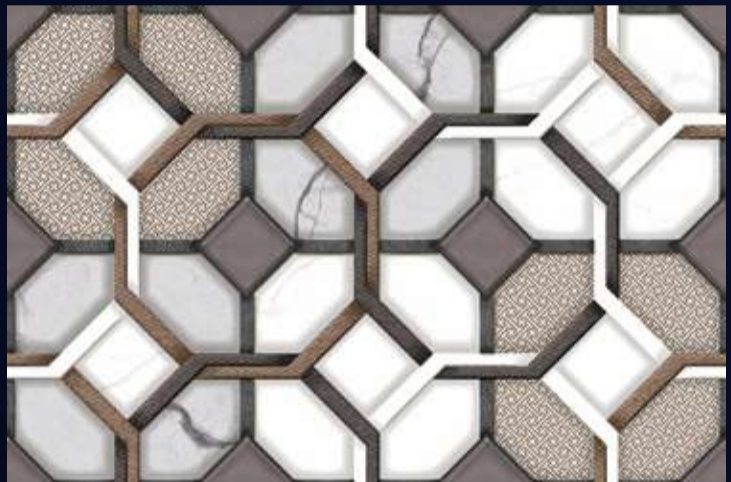

[ WALL TILES ]  
**300x  
450mm**

**LOVEL**<sup>™</sup>  
TILES

[ FINISH ]  
**Glossy**

[ PRODUCT CATALOGUE ]

202-L

202-HL

202-D

202-F  
(30X30 CM FLOOR)