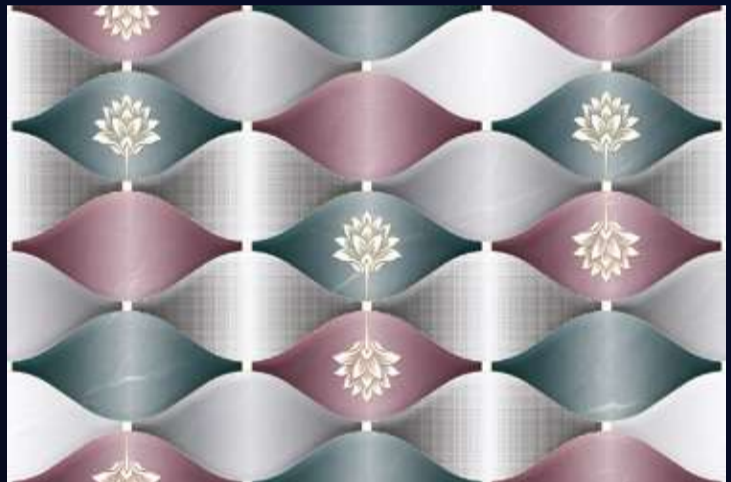

GLOSSY
SERIES

[FINISH]

Glossy

LOVEL
TILES™

[PRODUCT CATALOGUE]

199-L

199-HL

199-D

Product Features:

www.loveltiles.com

199-F

(30X30 CM FLOOR)