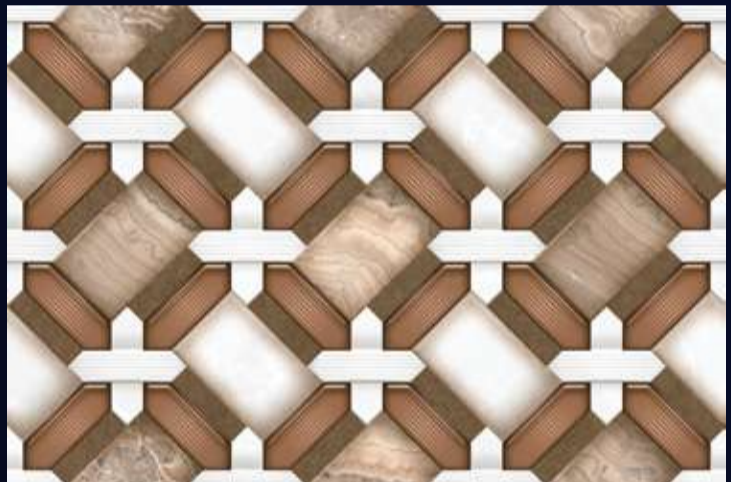

[FINISH]
Glossy

[PRODUCT CATALOGUE]

210-HL-1

Product
Features: