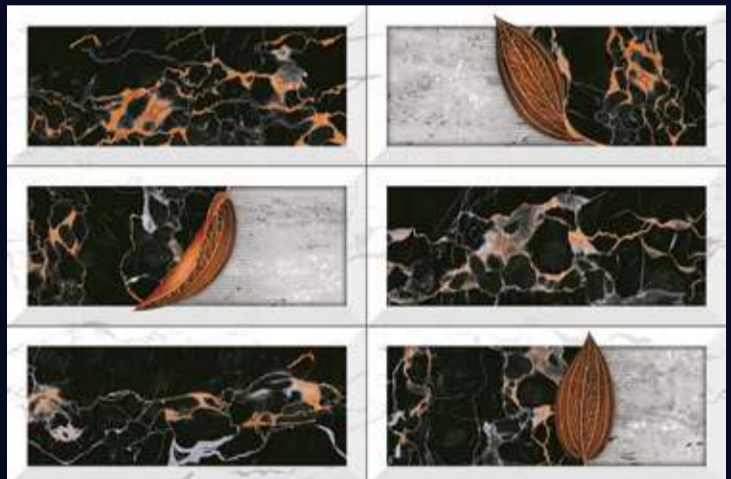

GLOSSY
SERIES

[FINISH]

Glossy

LOVEL
TILES

[PRODUCT CATALOGUE]

189-L

189-HL-1

189-HL-2

189-D

Product Features:

www.loveltiles.com