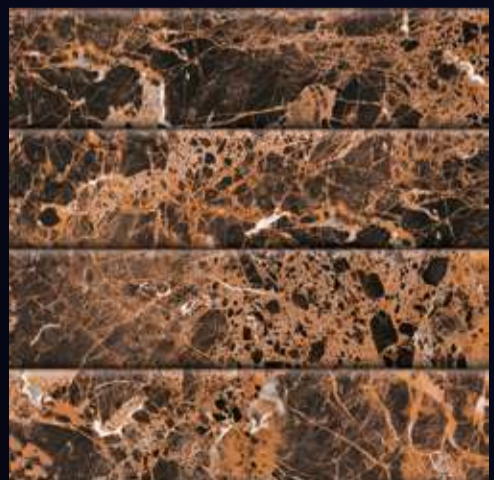

219-F

(30X30 CM FLOOR)

www.loveltiles.com