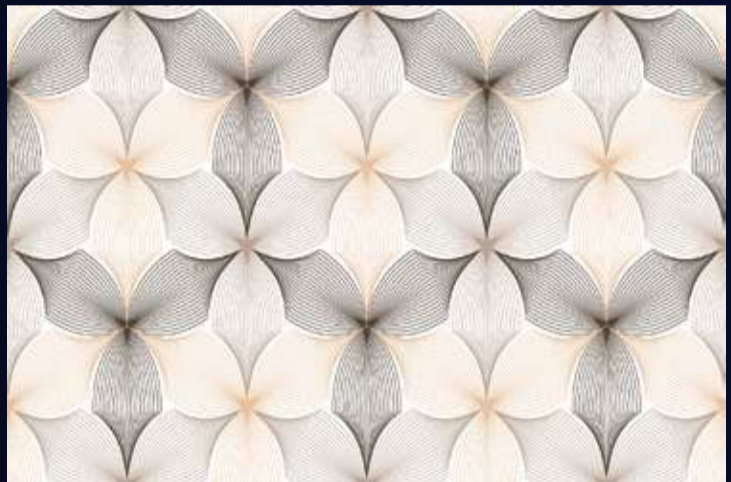

(Flat Surface)

144-HL

144-D

144-F

(30X30 CM FLOOR)

Product Features:

www.loveltiles.com

[WALL TILES]
**300x
450mm**