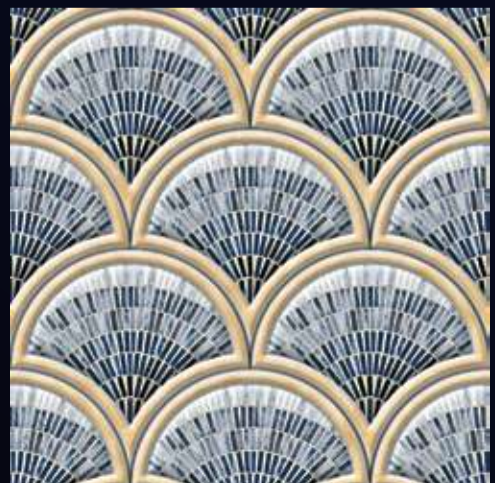

www.loveltiles.com

140-F

(30X30 CM FLOOR)

[WALL TILES]
**300x
450mm**

LOVELTM
TILES

GLOSSY
SERIES

[FINISH]

Glossy