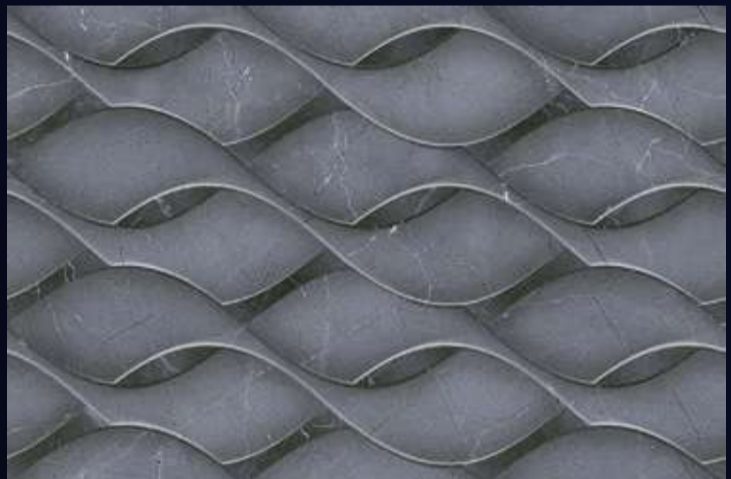

149-HL

149-D

Product Features:

www.loveltiles.com