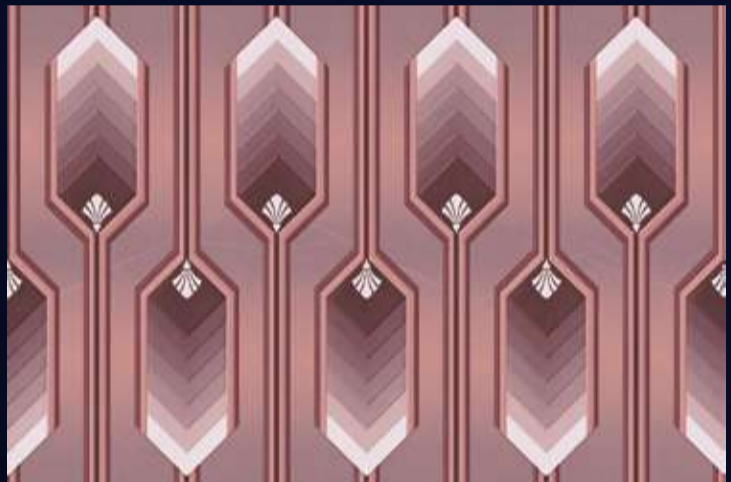

[FINISH]
Glossy

[PRODUCT CATALOGUE]

123-HL

(30X30 CM FLOOR)

Product
Features: