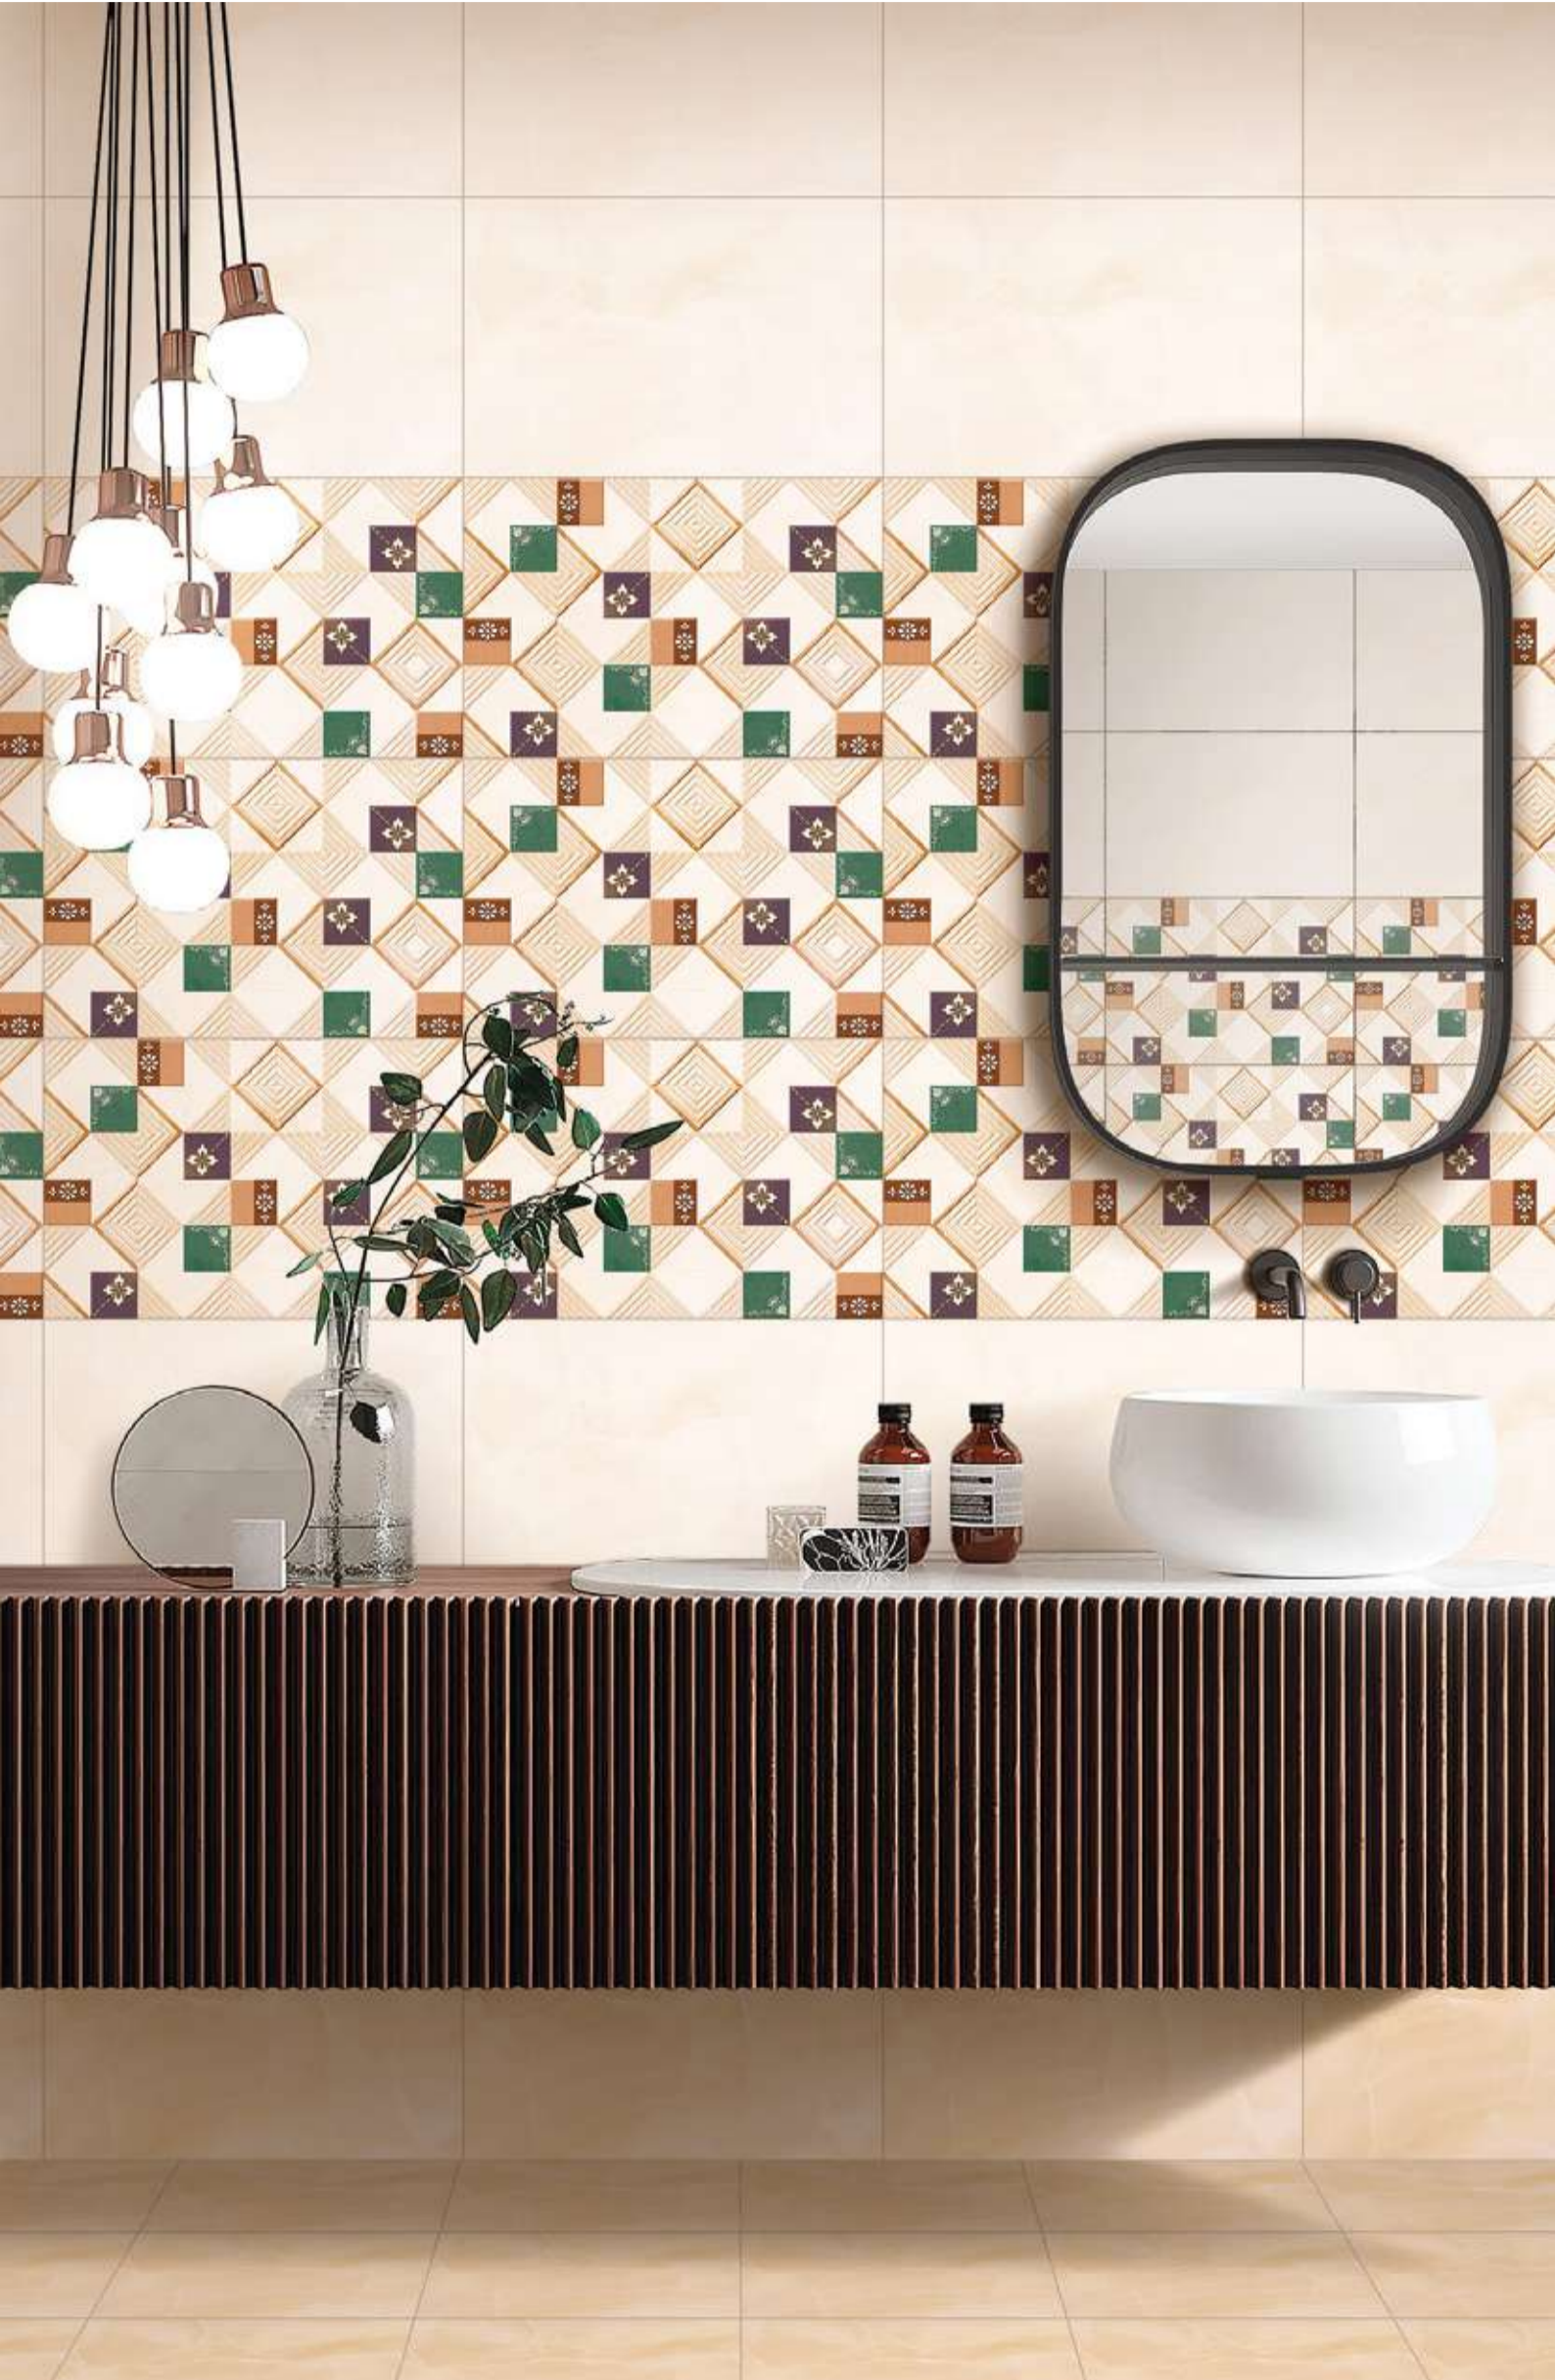

(30X30 CM FLOOR)

[FINISH]
Glossy

[PRODUCT CATALOGUE]

142-L

142-HL

142-D

142-F

(30X30 CM FLOOR)

Product
Features:

[WALL TILES]
**300x
450mm**

LOVELTM
TILES

[FINISH]
Glossy

[PRODUCT CATALOGUE]

143-L

143-HL-1

143-HL-2