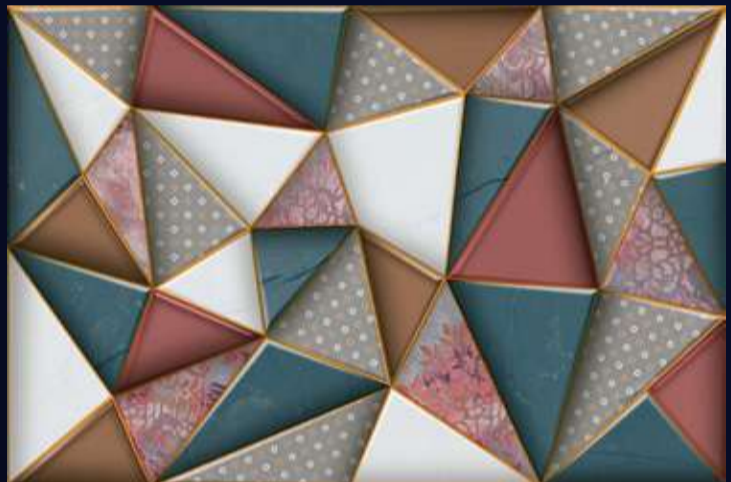

GLOSSY
SERIES

[FINISH]

Glossy

LOVEL
TILES™

[PRODUCT CATALOGUE]

128-L

128-HL

128-D

128-F

(30X30 CM FLOOR)

Product Features:

www.loveltiles.com