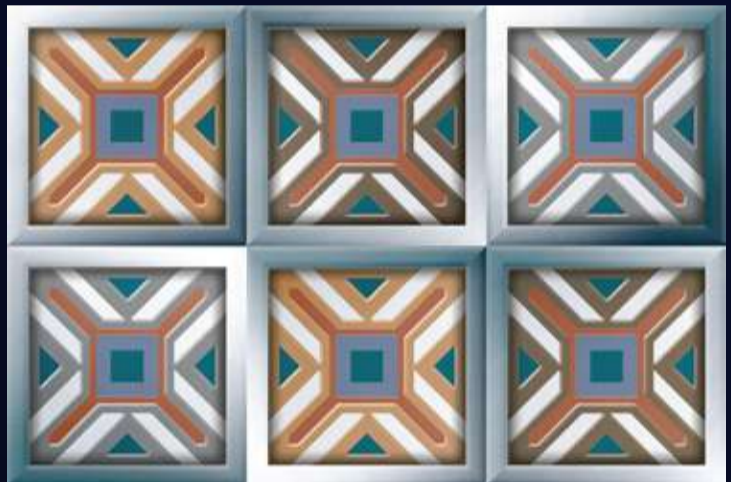

GLOSSY
SERIES

[FINISH]

Glossy

LOVEL
TILES™

[PRODUCT CATALOGUE]

139-L

139-HL

139-D

139-F

(30X30 CM FLOOR)

Product Features:

www.loveltiles.com