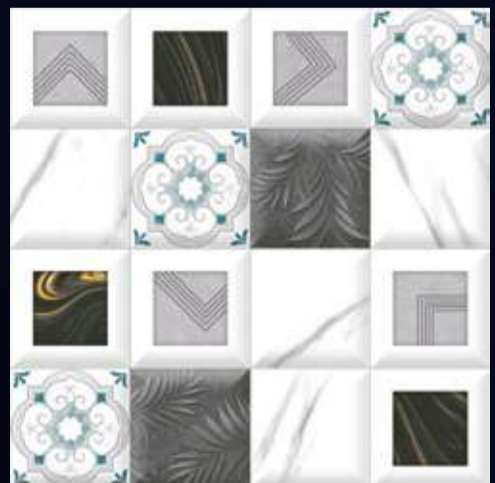

122-L

122-HL

122-D

Product Features:

www.loveltiles.com

122-F

(30X30 CM FLOOR)

[FINISH]
Glossy