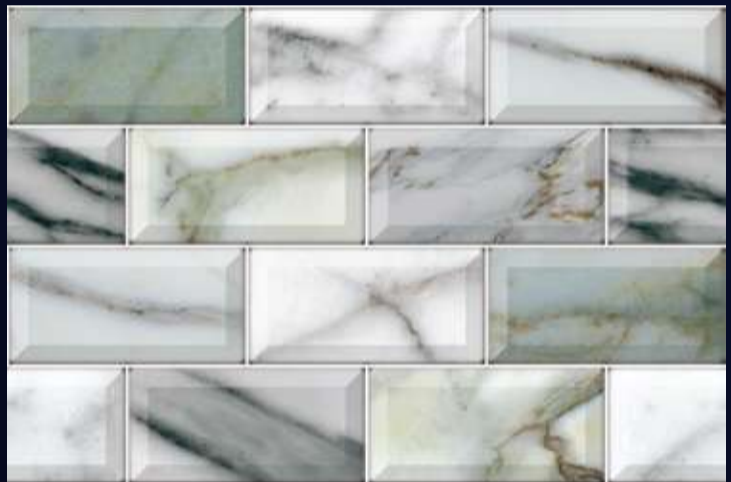

GLOSSY
SERIES

[FINISH]

Glossy

LOVEL
TILES™

[PRODUCT CATALOGUE]

137-L

137-HL

137-L

137-F

(30X30 CM FLOOR)

Product Features:

www.loveltiles.com