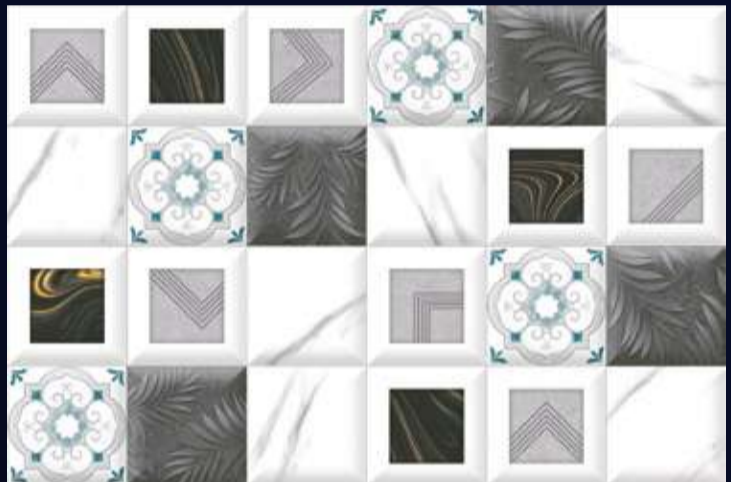

GLOSSY
SERIES

[FINISH]

Glossy

LOVEL
TILES™

[PRODUCT CATALOGUE]

122-L

122-HL

122-D

Product Features:

www.loveltiles.com

122-F

(30X30 CM FLOOR)