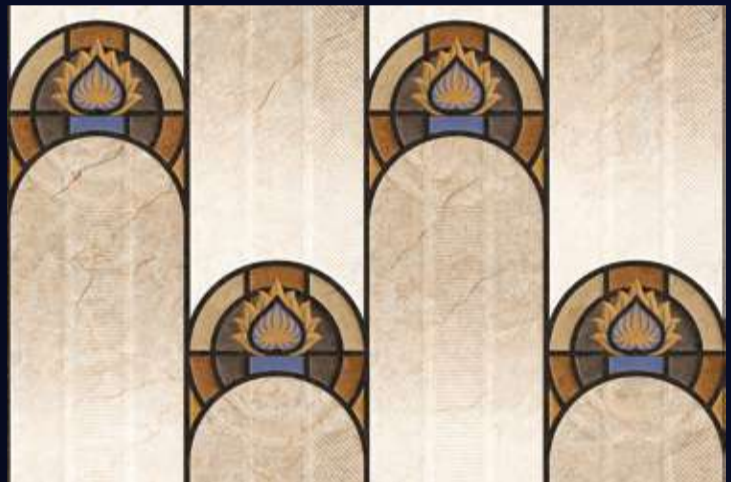

[PRODUCT CATALOGUE]

131-L

131-HL

131-D

Product
Features:

131-F

(30X30 CM FLOOR)

[WALL TILES]
**300x
450mm**