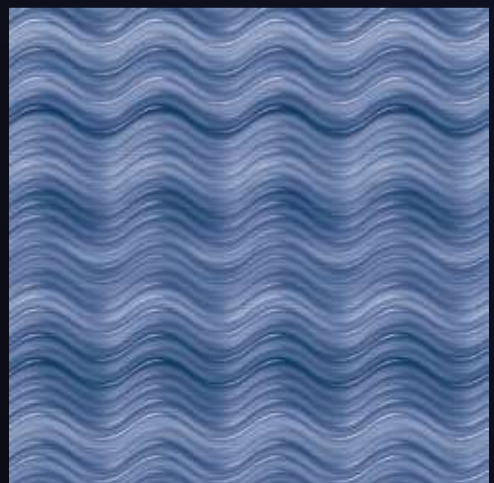

2016-HL

2016-D

2016-F
(30X30 CM FLOOR)

Product Features:

www.loveltiles.com

FISH & NATURE SERIES

[FINISH]
Glossy

LOVELTM
TILES