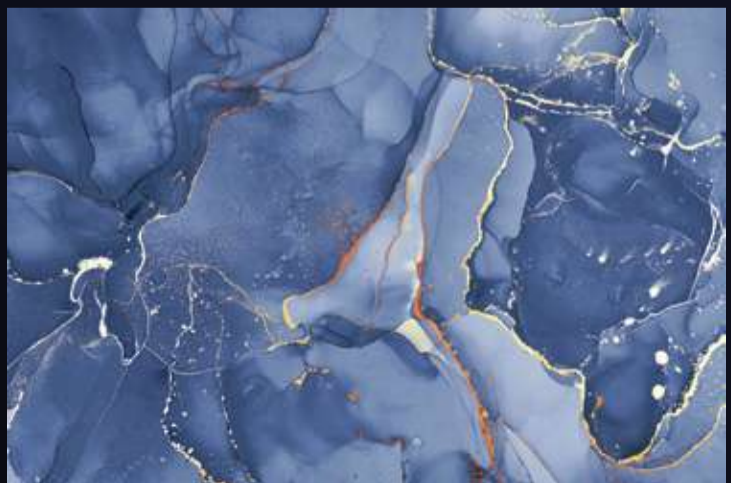

25O8-D

Product
Features:

www.loveltiles.com