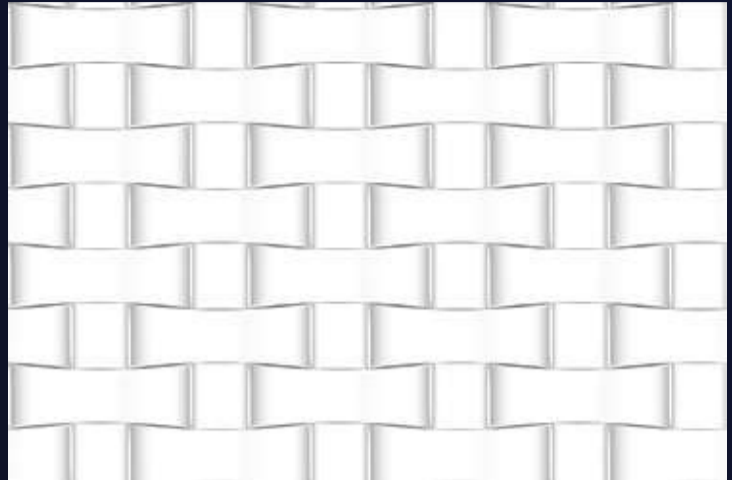

Product
Features:

2514-D

FISH & NATURE SERIES

LOVEL™
TILES

[FINISH]
Glossy

[PRODUCT CATALOGUE]

2515-L

2515-HL-1-A