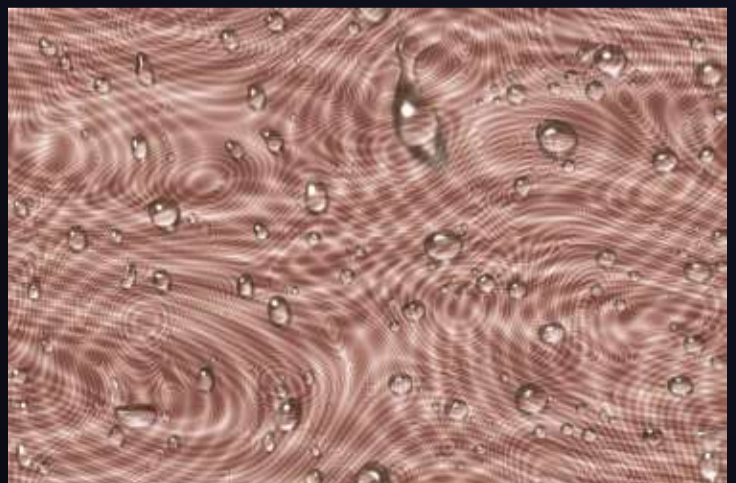

FISH & NATURE SERIES

LOVEL TILES™

[FINISH]
Glossy

[PRODUCT CATALOGUE]

25O2-L

25O2-HL-1-A

25O2-HL-1-B

Product Features: