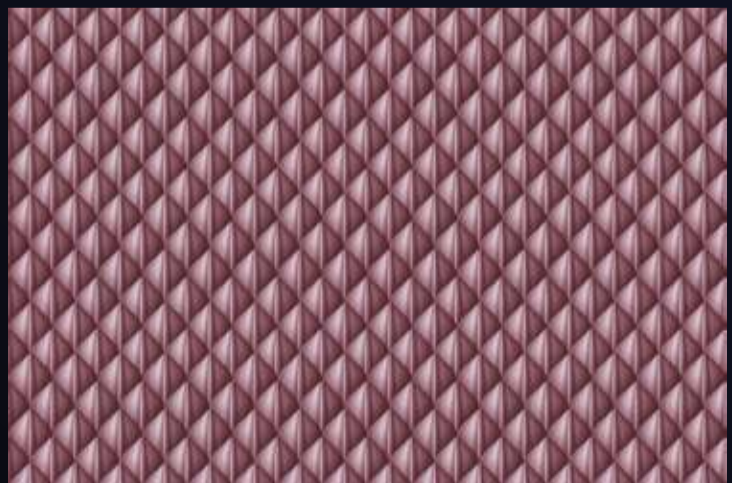

FISH & NATURE SERIES

[FINISH]
Glossy

LOVEL
TILES™

[PRODUCT CATALOGUE]

Product Features:

2516-D