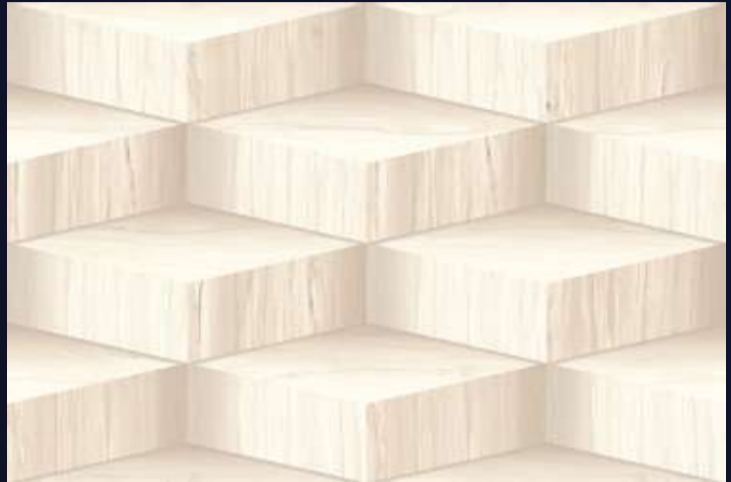

FISH & NATURE SERIES

[FINISH]
Glossy

LOVEL
TILES™

[PRODUCT CATALOGUE]

2510-L