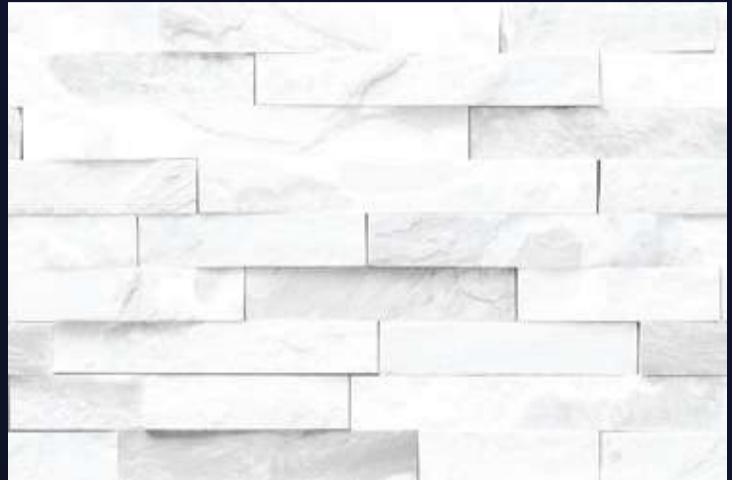

FISH & NATURE SERIES

LOVEL
TILES™

[FINISH]
Glossy

[PRODUCT CATALOGUE]

(Flat Surface)

2005-L