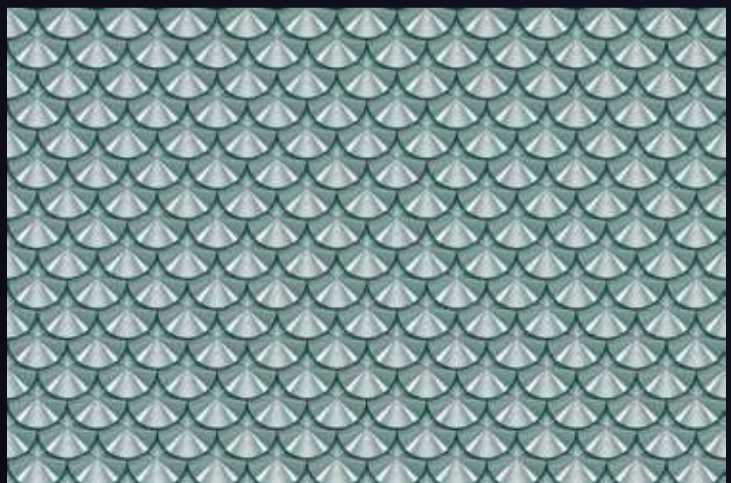

FISH & NATURE SERIES

[FINISH]
Glossy

LOVEL
TILES™

[PRODUCT CATALOGUE]

2511-L

2511-HL-1-A

2511-HL-1-B

Product
Features:

2511-D