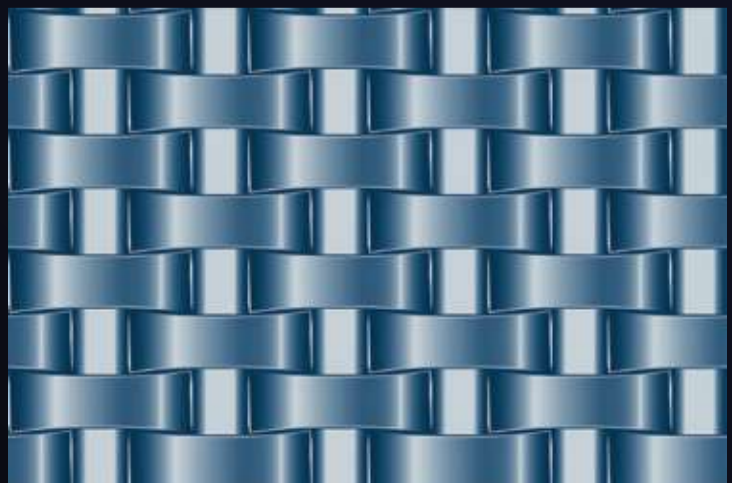

FISH & NATURE SERIES

LOVEL™
TILES

[FINISH]
Glossy

[PRODUCT CATALOGUE]

2515-L

2515-HL-1-A

2515-HL-1-B

Product Features:

2515-D