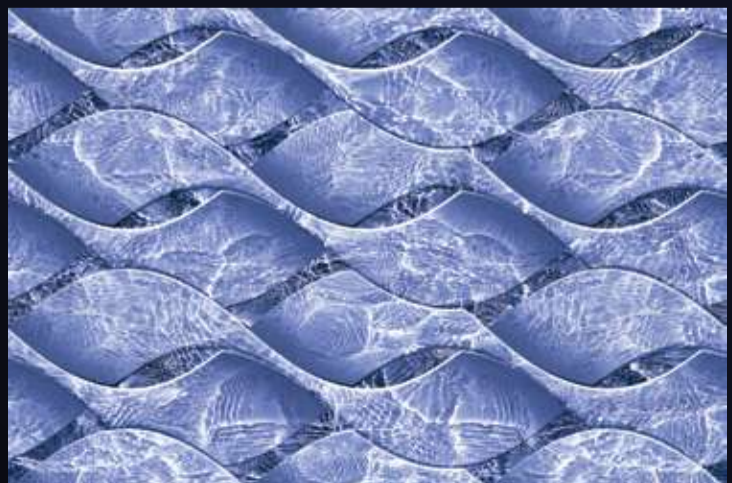

FISH & NATURE SERIES

[FINISH]
Glossy

LOVEL
TILES™

[PRODUCT CATALOGUE]

2004-L

2004-HL-1-A

2004-HL-1-B

Product Features:

2004-D