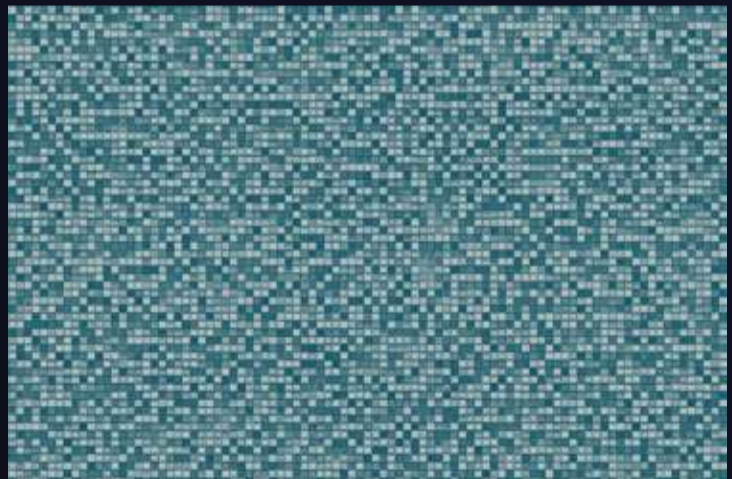

2008-D

Product
Features:

www.loveltiles.com