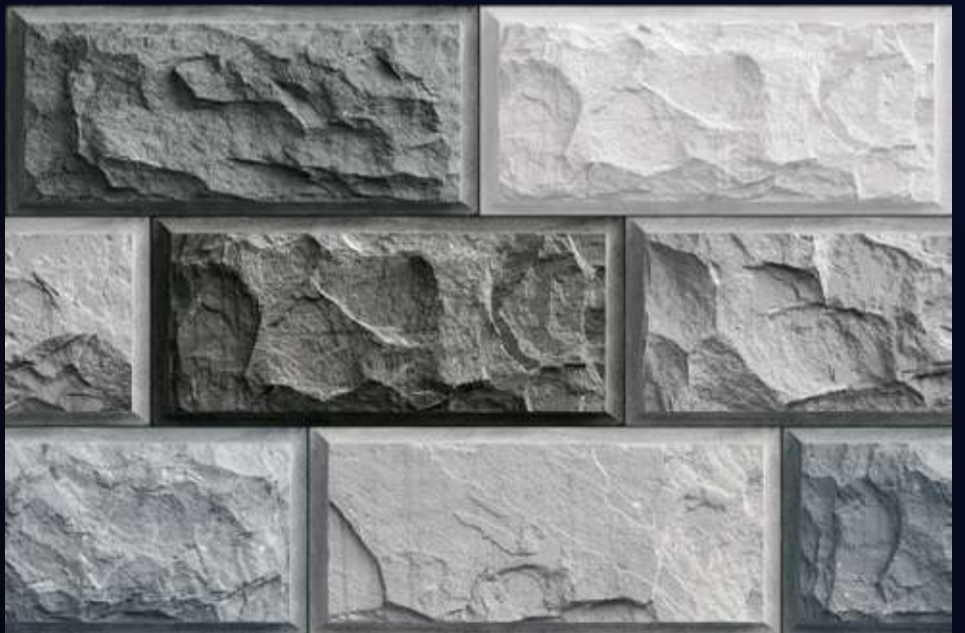

5106-ELE

Product Features: