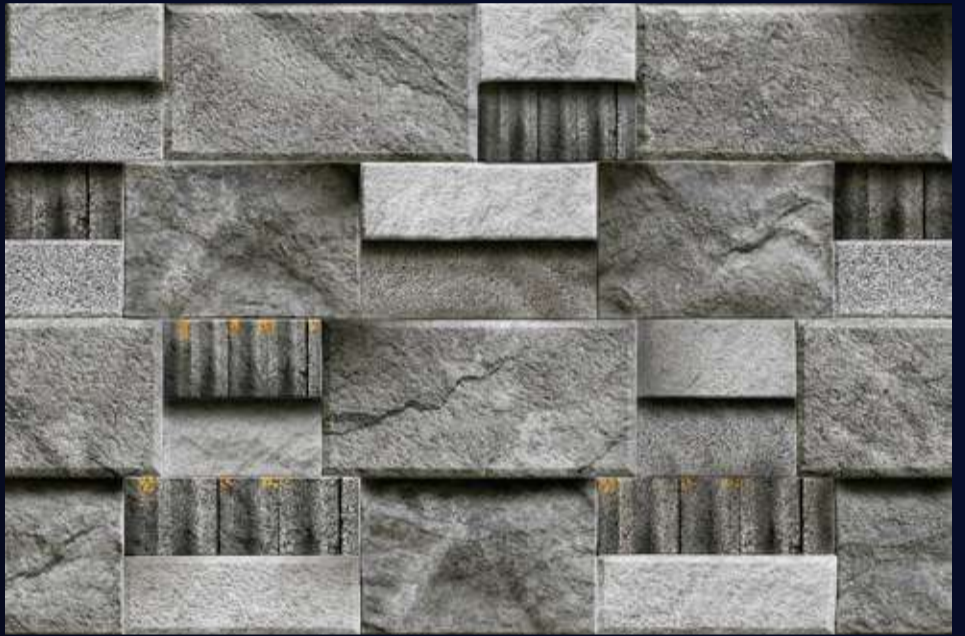

EXCLUSIVE
SERIES

LOVEL™
TILES

[FINISH]
Glossy

[PRODUCT CATALOGUE]

5031-ELE