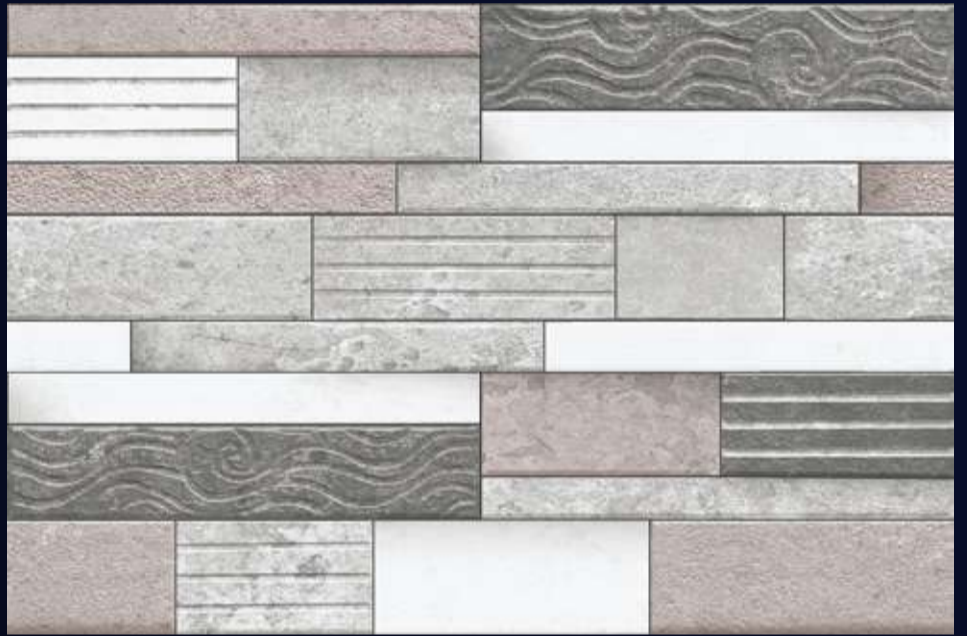

EXCLUSIVE
SERIES

LOVEL™
TILES

[FINISH]
Glossy

[PRODUCT CATALOGUE]

5003-ELE