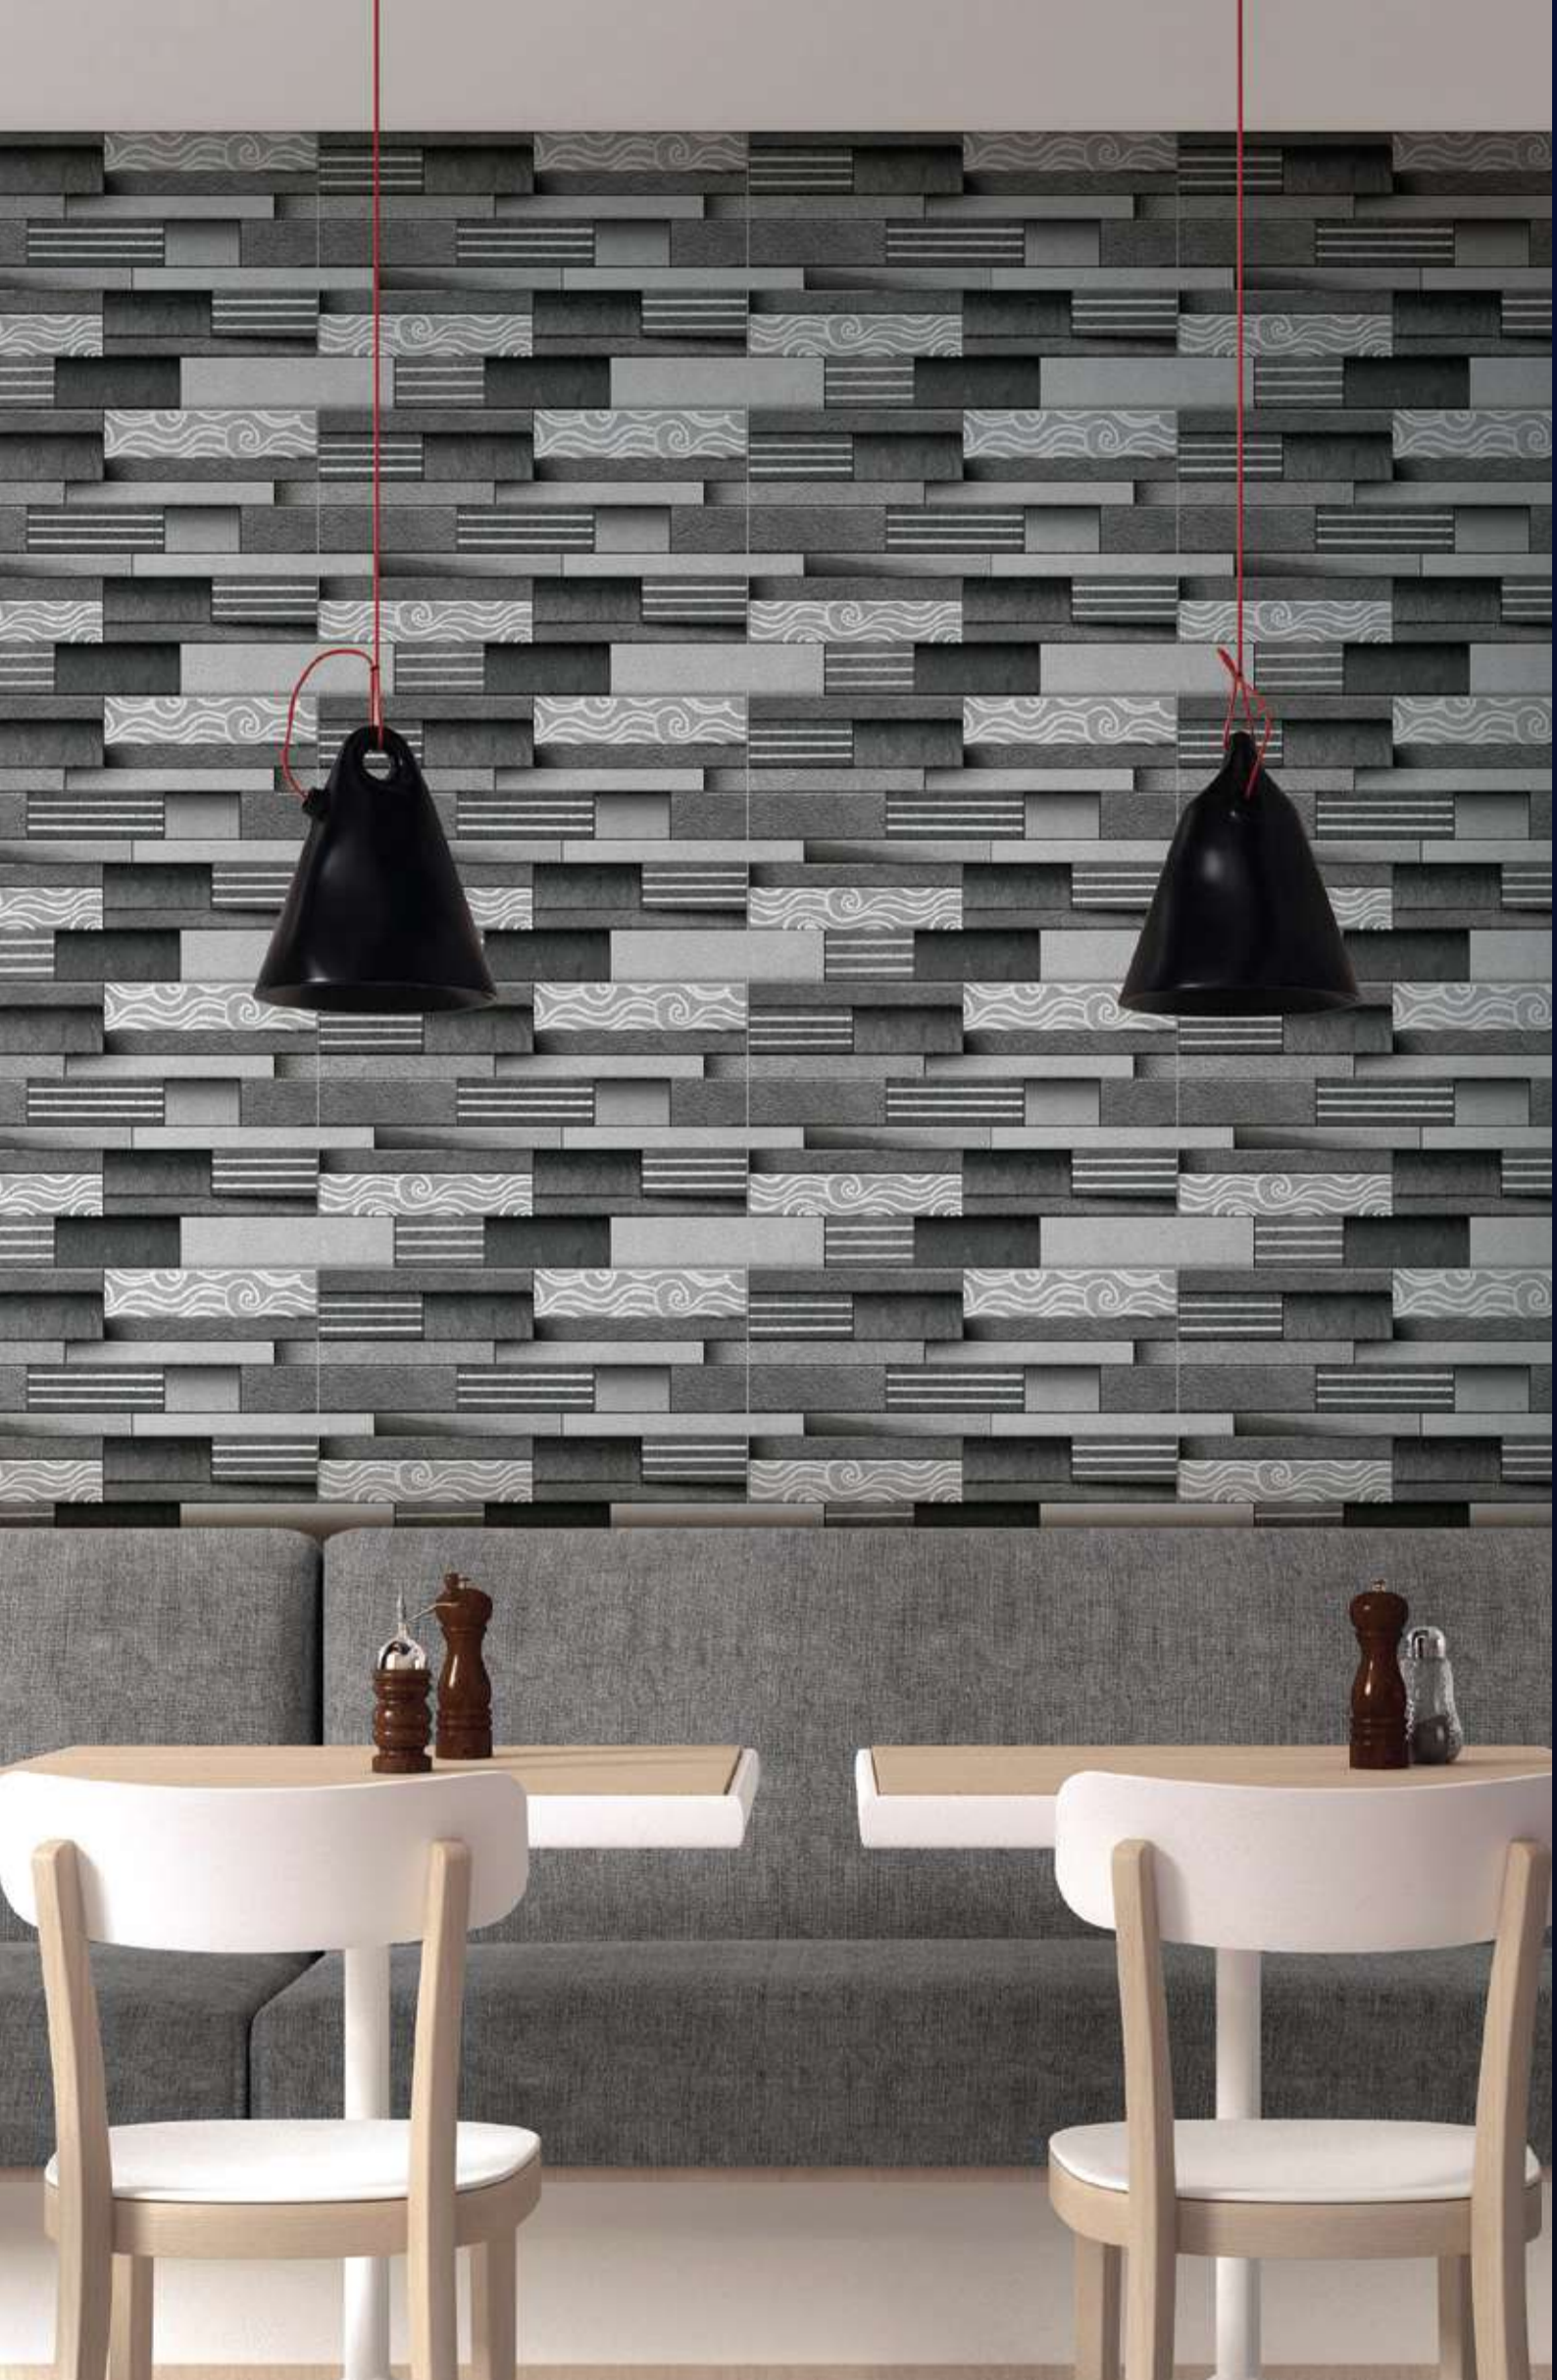

Product
Features:

[WALL TILES]
**300x
450mm**

LOVEL[™]
TILES

ELEVATION

SERIES

LOVEL

TILES

[FINISH]
Glossy