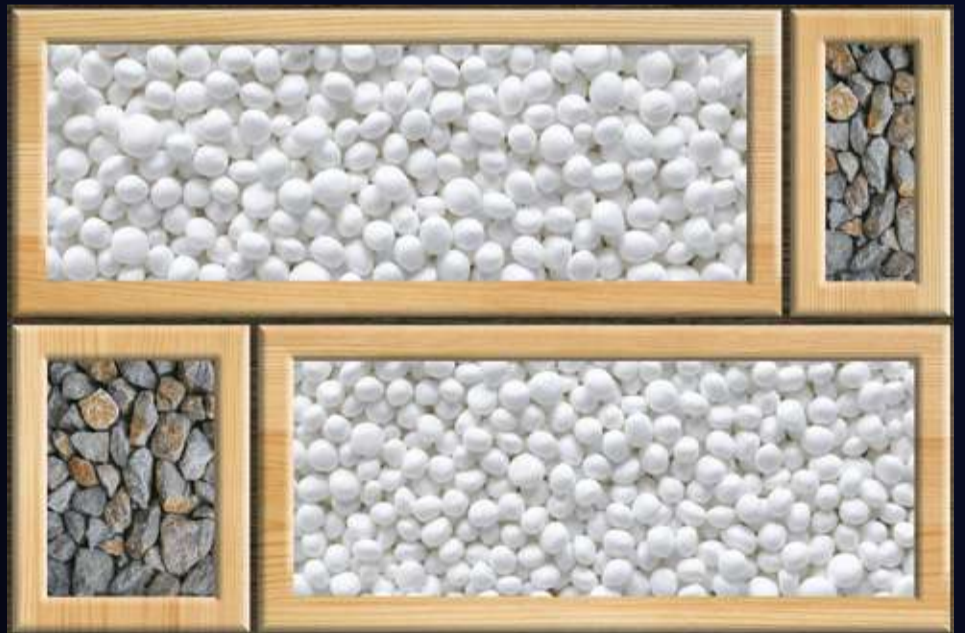

5108-ELE

Product Features:

[WALL TILES]
**300x
450mm**

LOVELTM
TILES

ELEVATION

SERIES

LOVEL

TILES