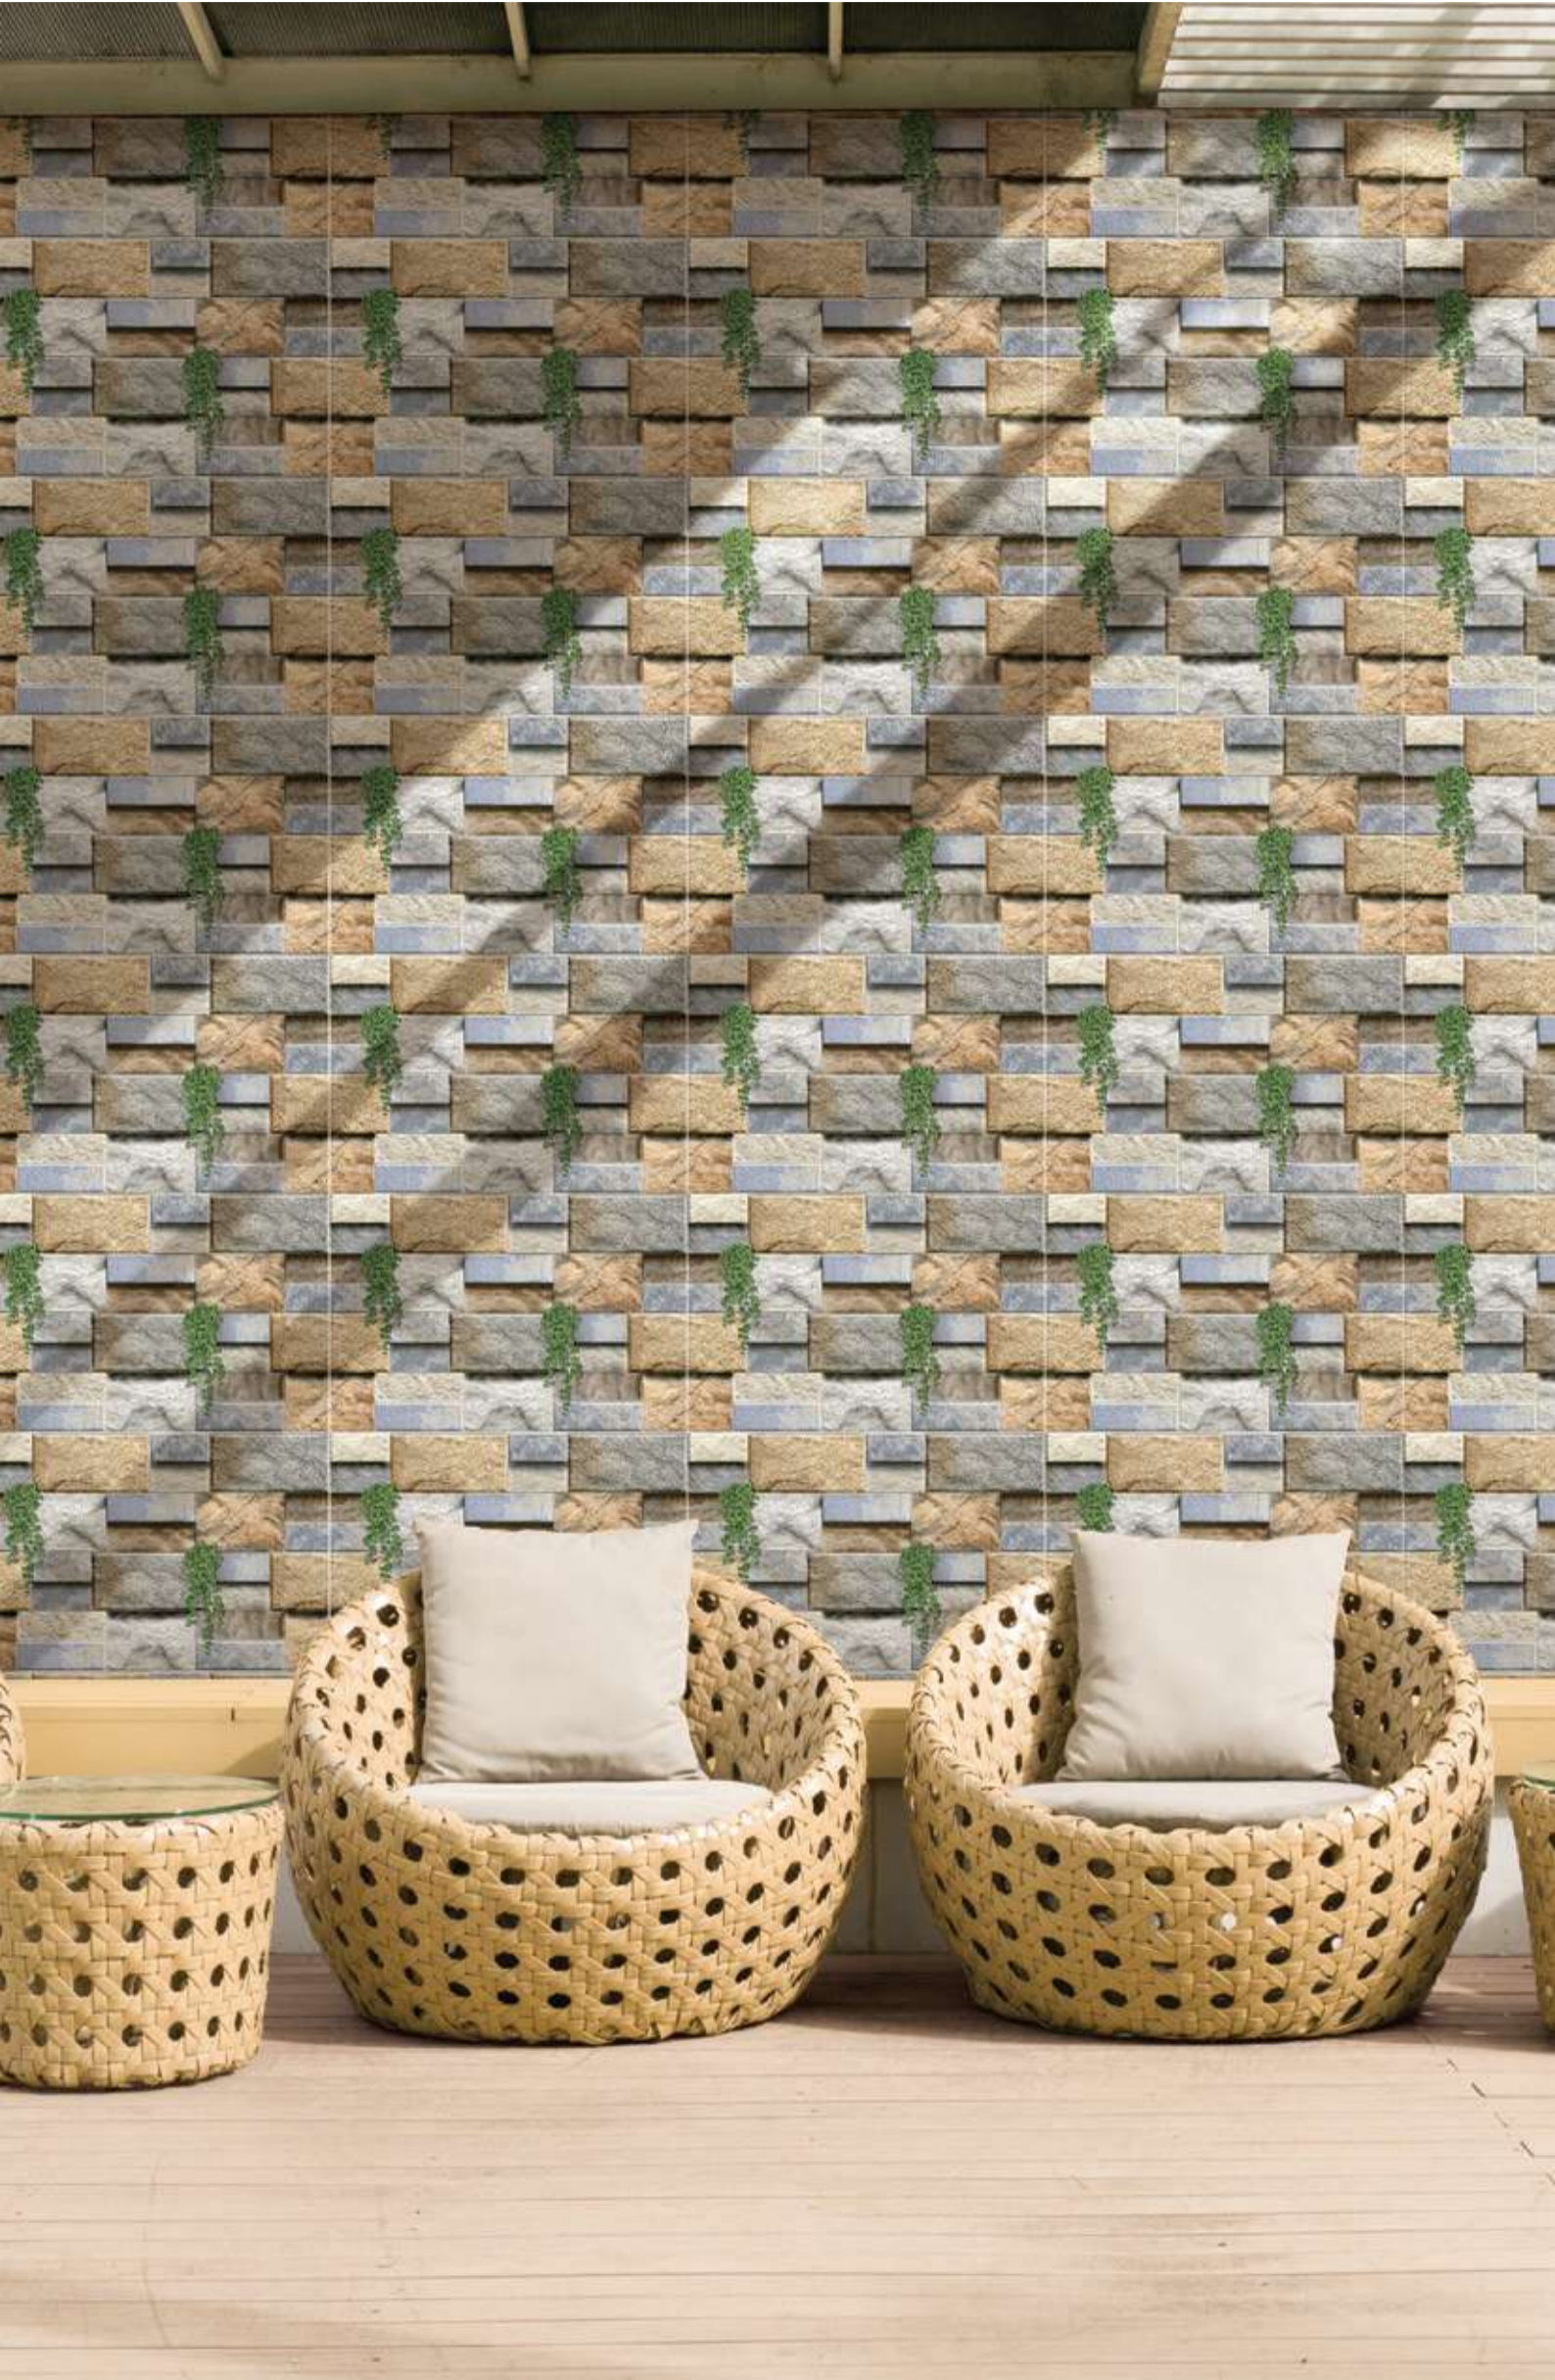

[WALL TILES]
**300x
450mm**

LOVEL^{TM}
TILES