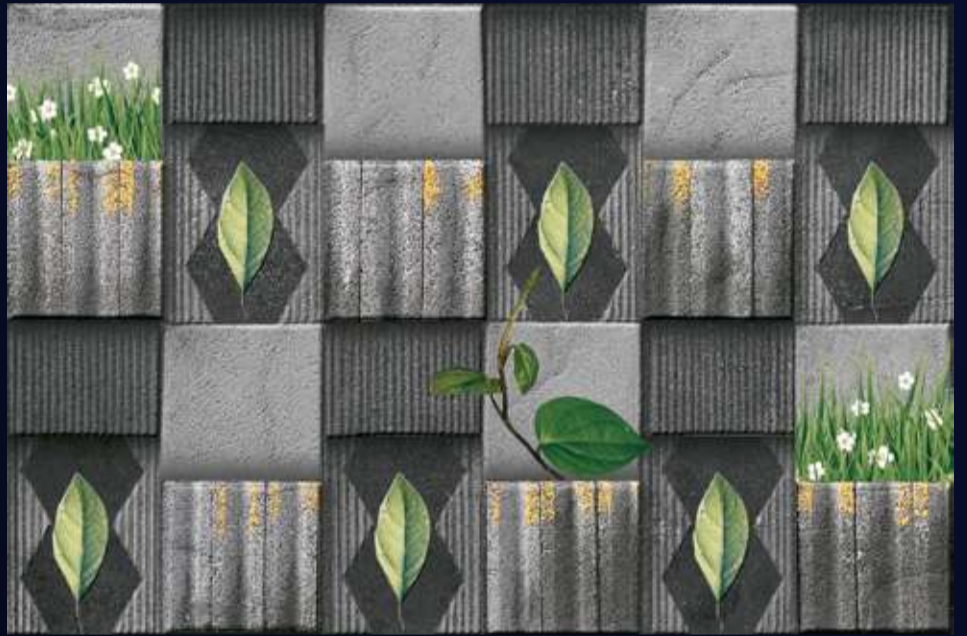

EXCLUSIVE
SERIES

LOVEL™
TILES

[FINISH]
Glossy

[PRODUCT CATALOGUE]

5013-ELE