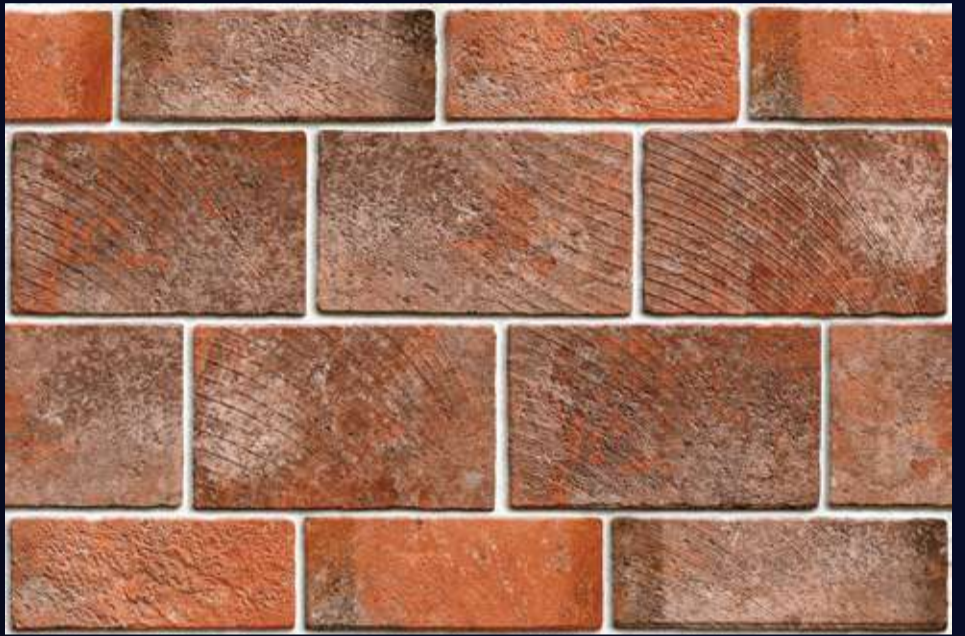

[WALL TILES]
**300x
450mm**

LOVELTM
TILES

[FINISH]
Glossy

[PRODUCT CATALOGUE]

5027-ELE

5028-ELE

Product
Features:

EXCLUSIVE
SERIES