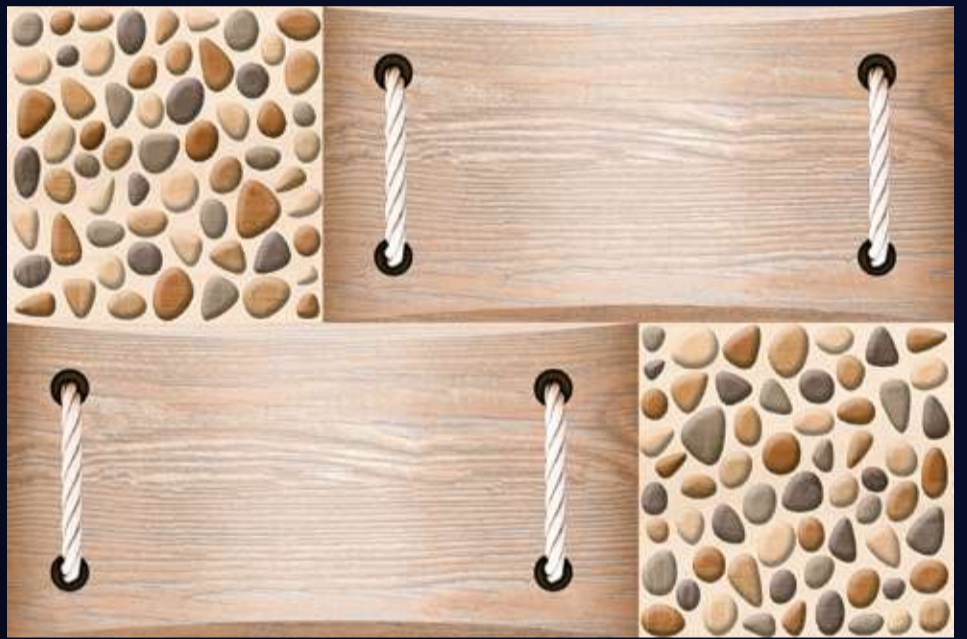

ELEVATION

SERIES

LOVEL

TILES

[FINISH]
Glossy

[PRODUCT CATALOGUE]

5051-ELE