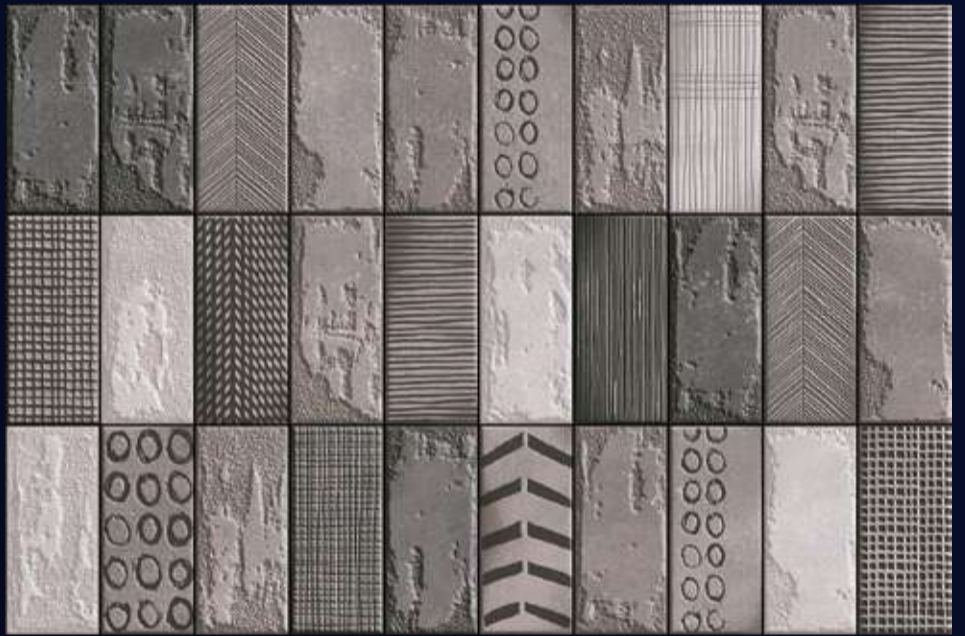

[FINISH]
Glossy

[PRODUCT CATALOGUE]

5073-ELE