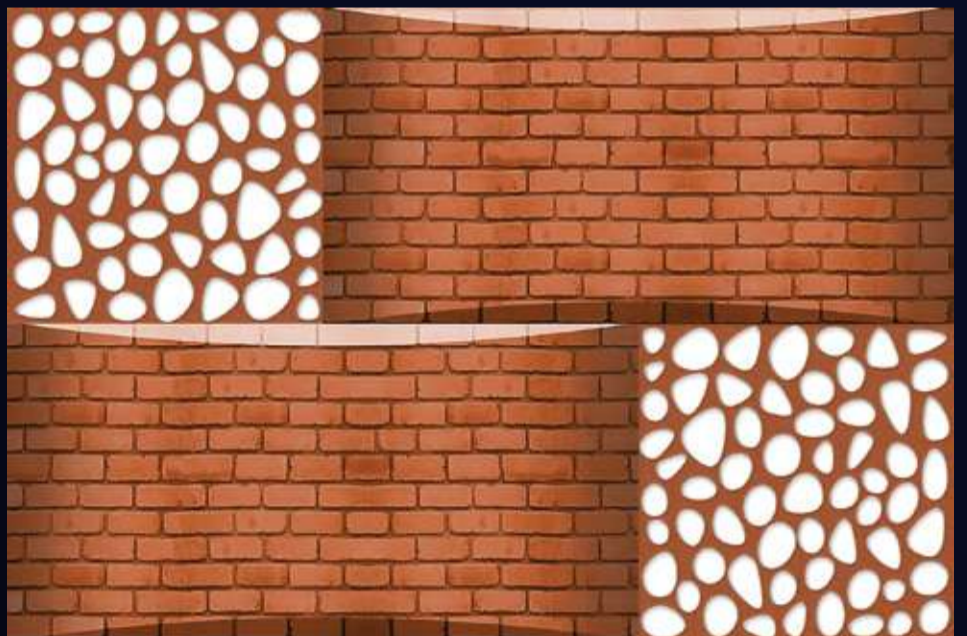

5052-ELE

Product Features: