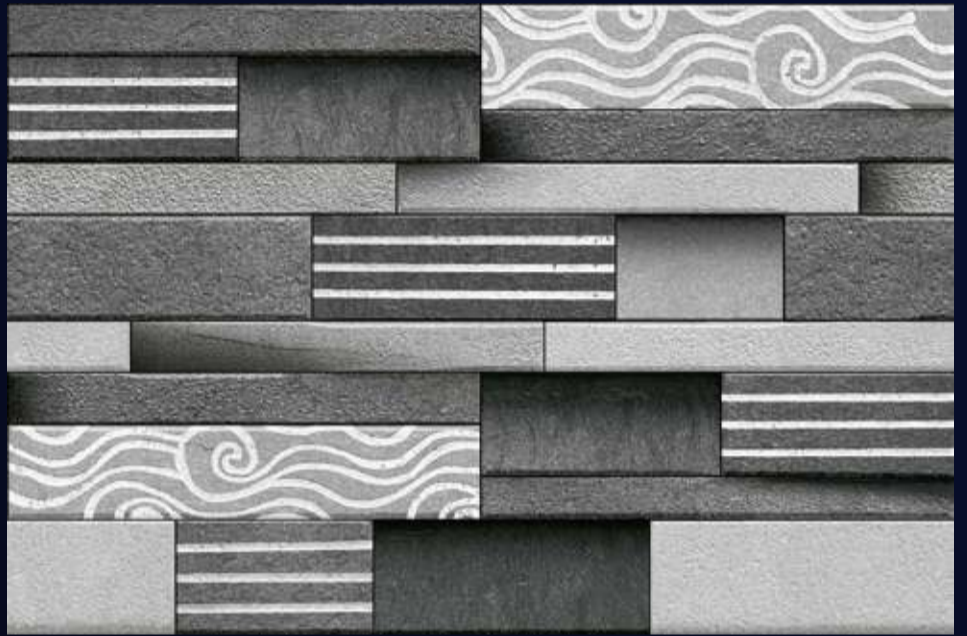

EXCLUSIVE
SERIES

LOVEL™
TILES

[FINISH]
Glossy

[PRODUCT CATALOGUE]

5055-ELE