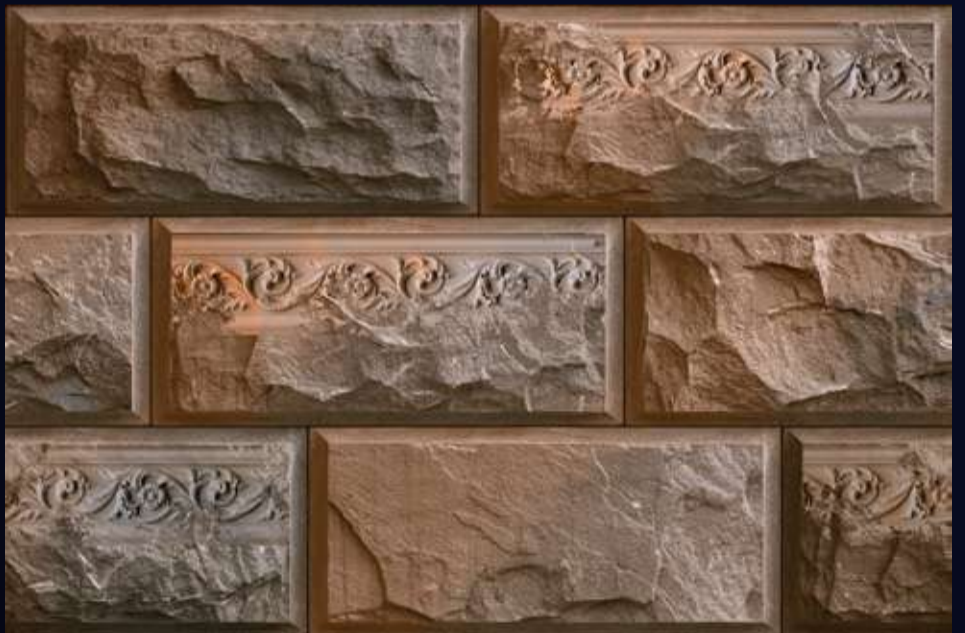

5048-ELE

Product Features: