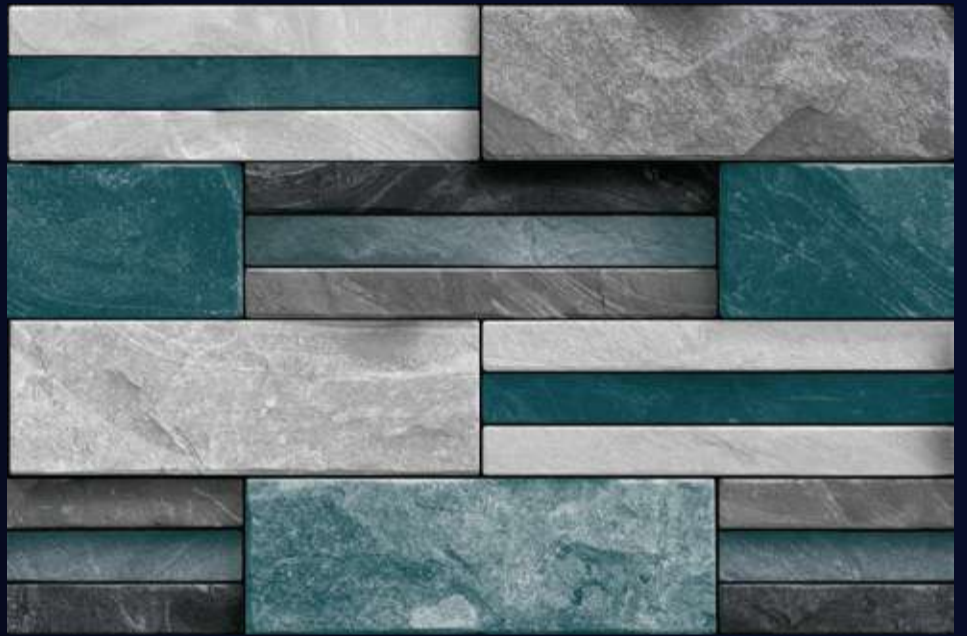

[WALL TILES]
**300x
450mm**

LOVEL[™]
TILES

ELEVATION

SERIES

LOVEL

TILES

[FINISH]
Glossy

[PRODUCT CATALOGUE]