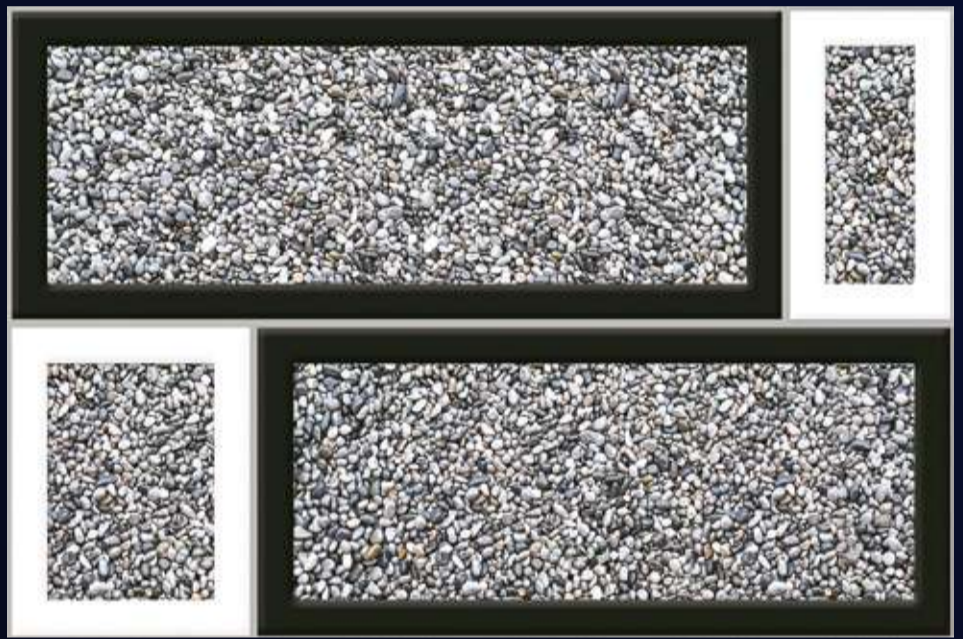

[FINISH]
Glossy

[PRODUCT CATALOGUE]

5061-ELE