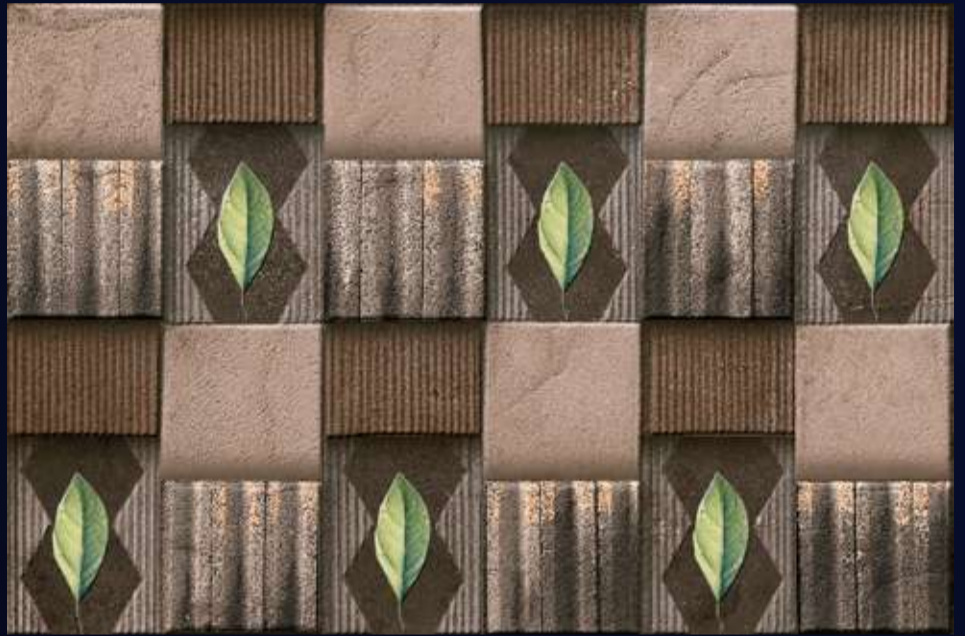

EXCLUSIVE
SERIES

LOVEL™
TILES

[FINISH]
Glossy

[PRODUCT CATALOGUE]

5015-ELE