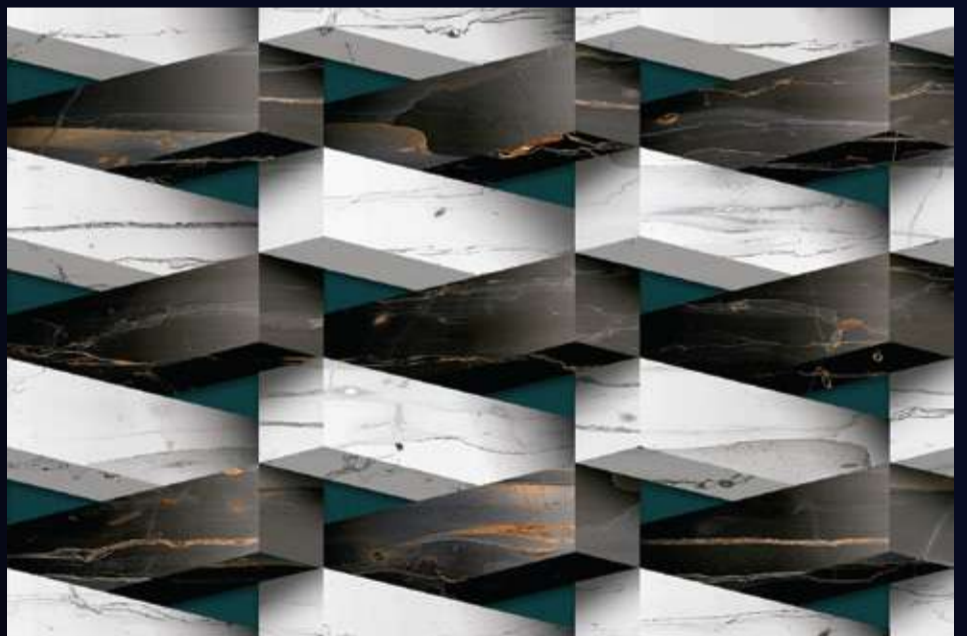

(Flat Surface)

5044-ELE

Product Features: