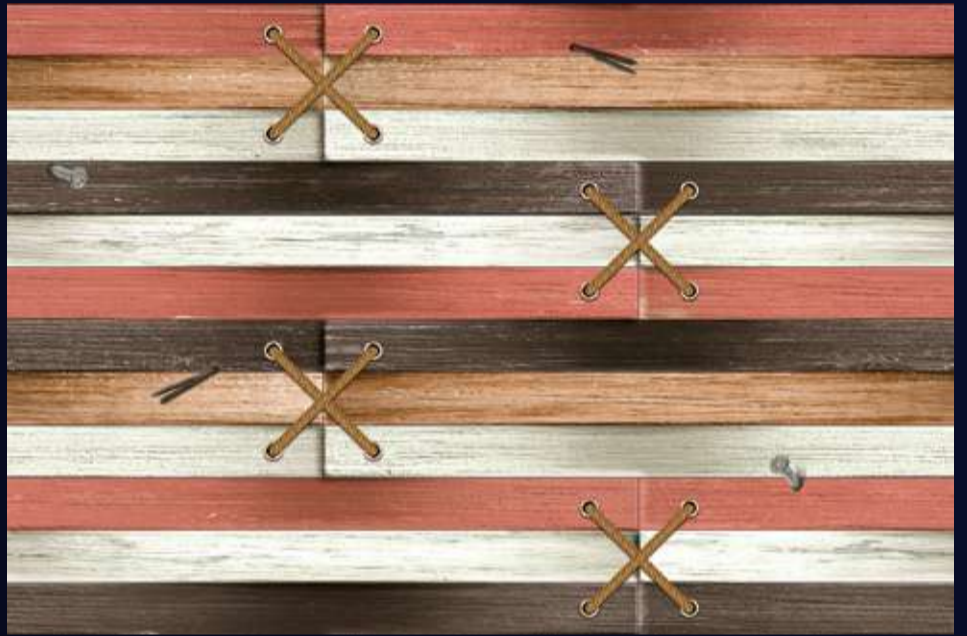

EXCLUSIVE
SERIES

LOVEL™
TILES

[FINISH]
Glossy

[PRODUCT CATALOGUE]

5053-ELE