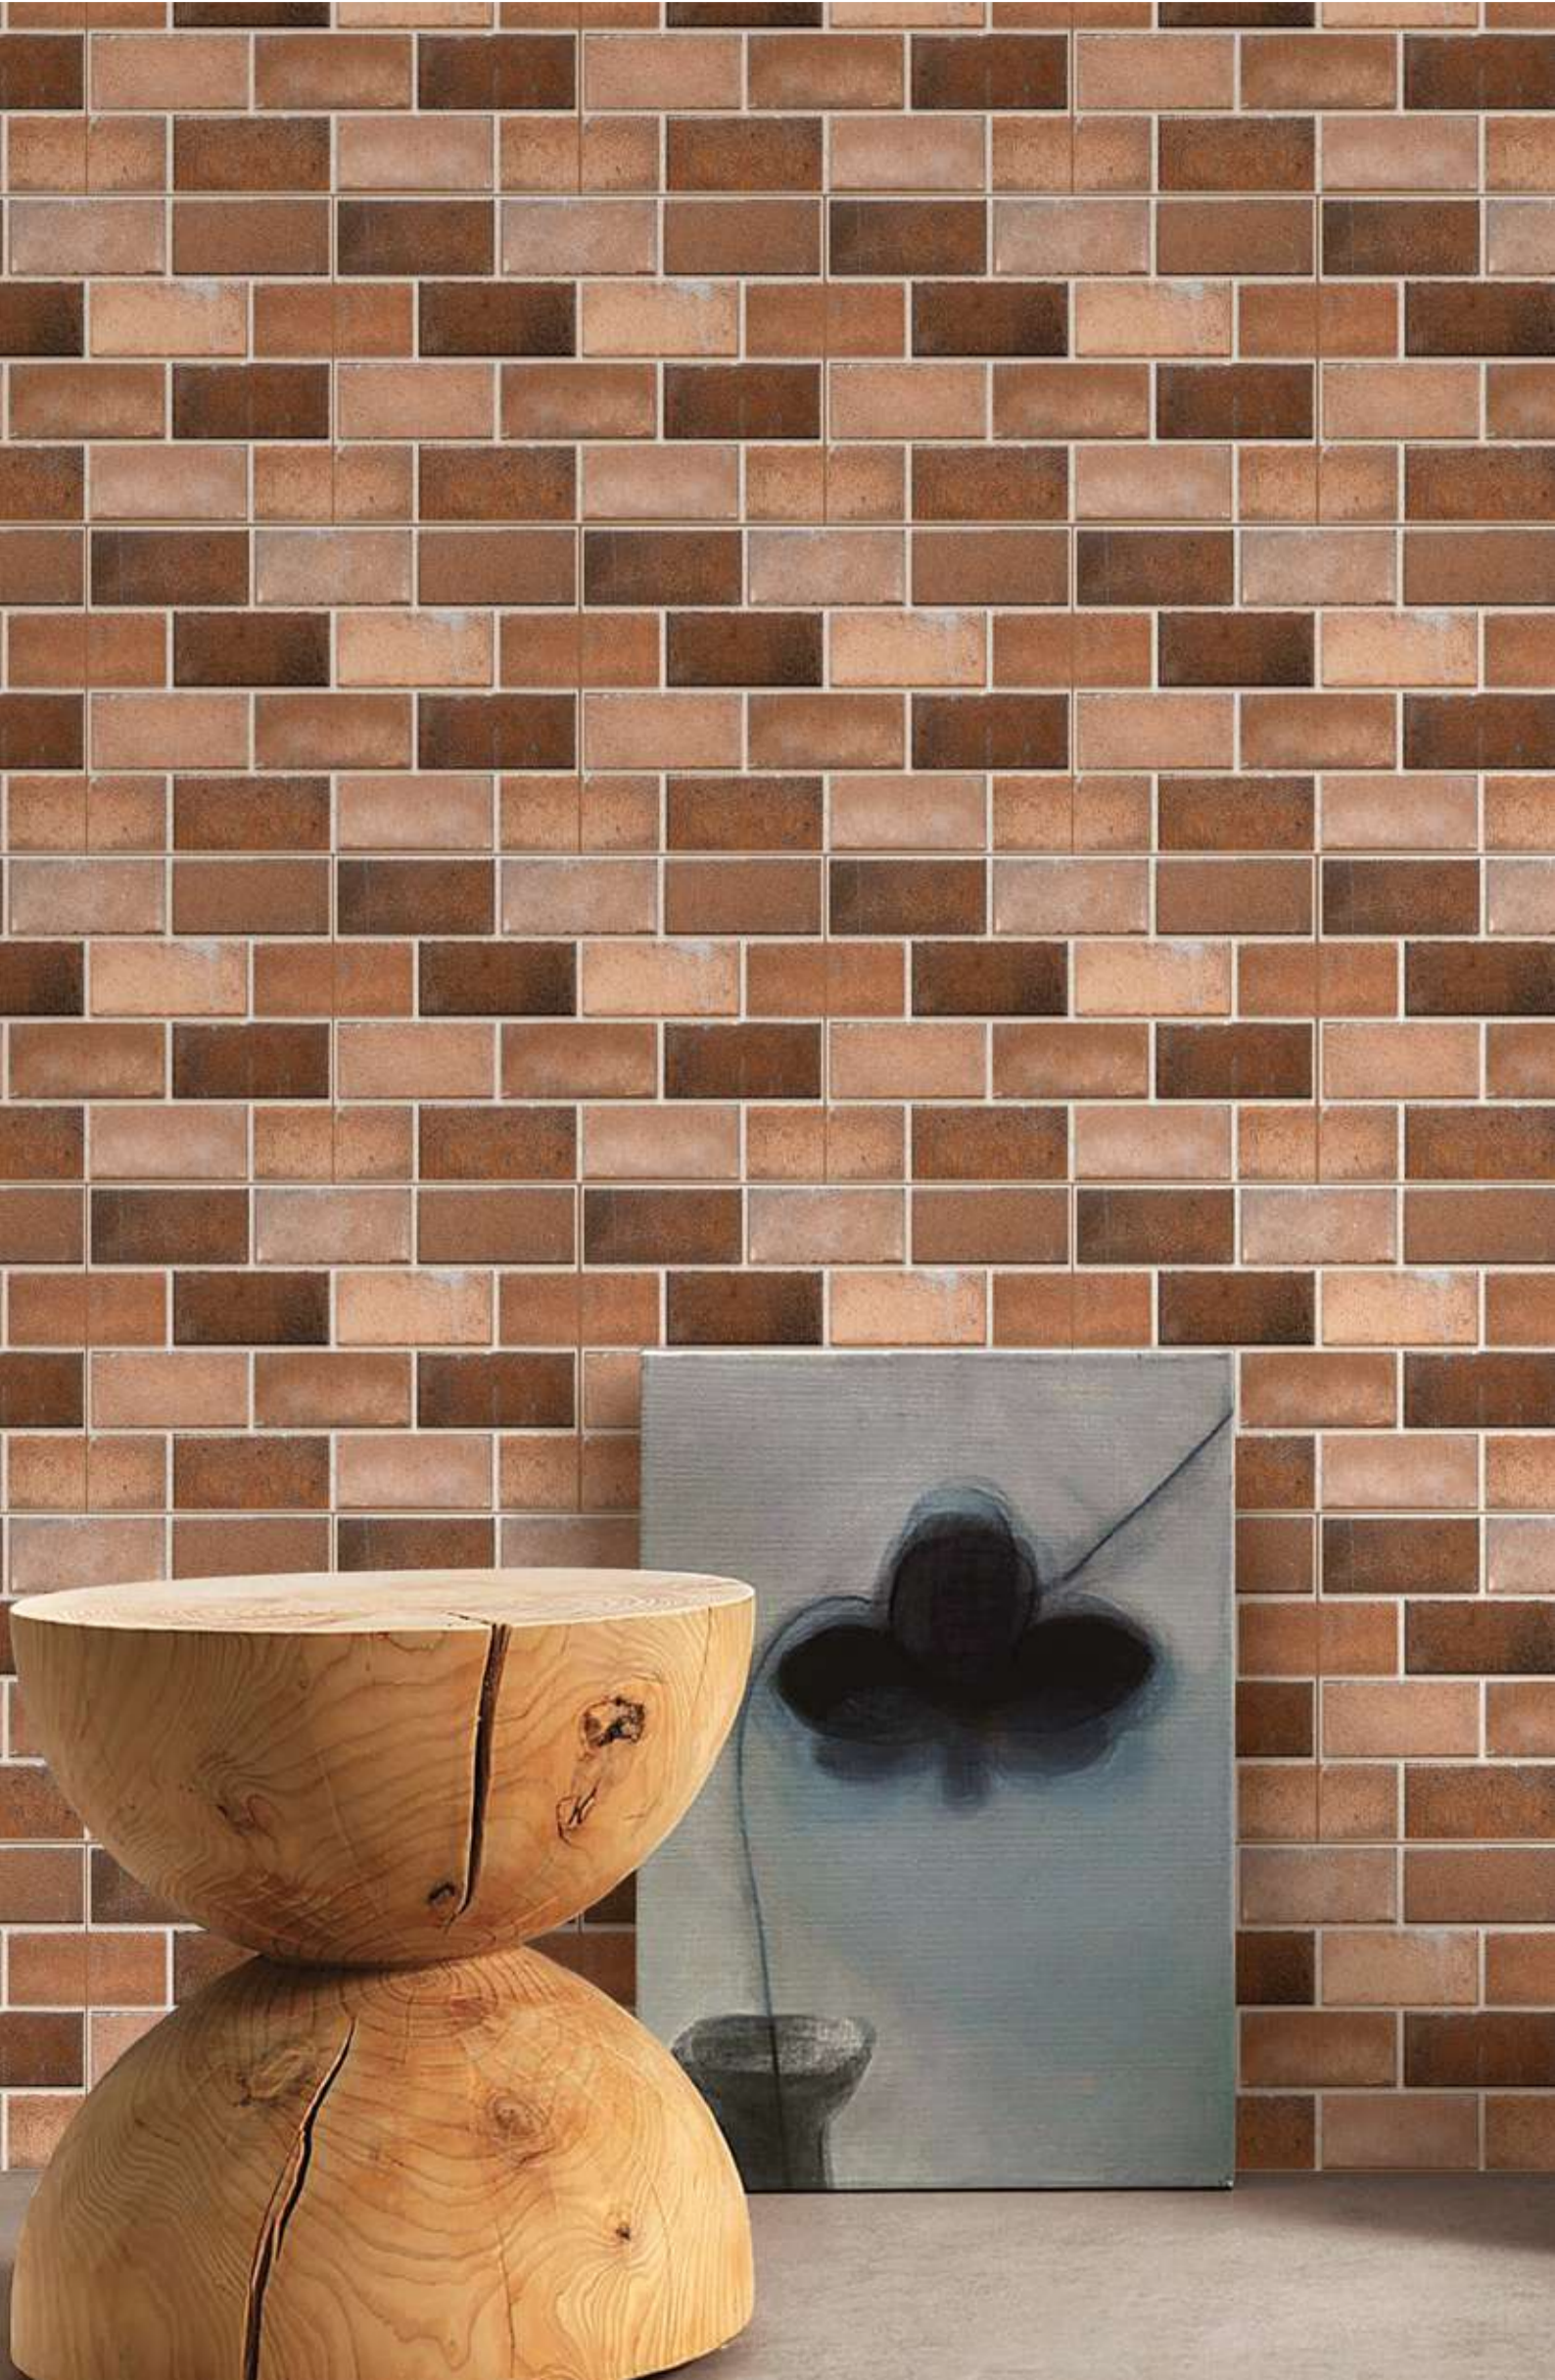

Product Features:

[WALL TILES]
**300x
450mm**

LOVELTM
TILES

ELEVATION

SERIES

LOVEL

TILES

[FINISH]
Glossy