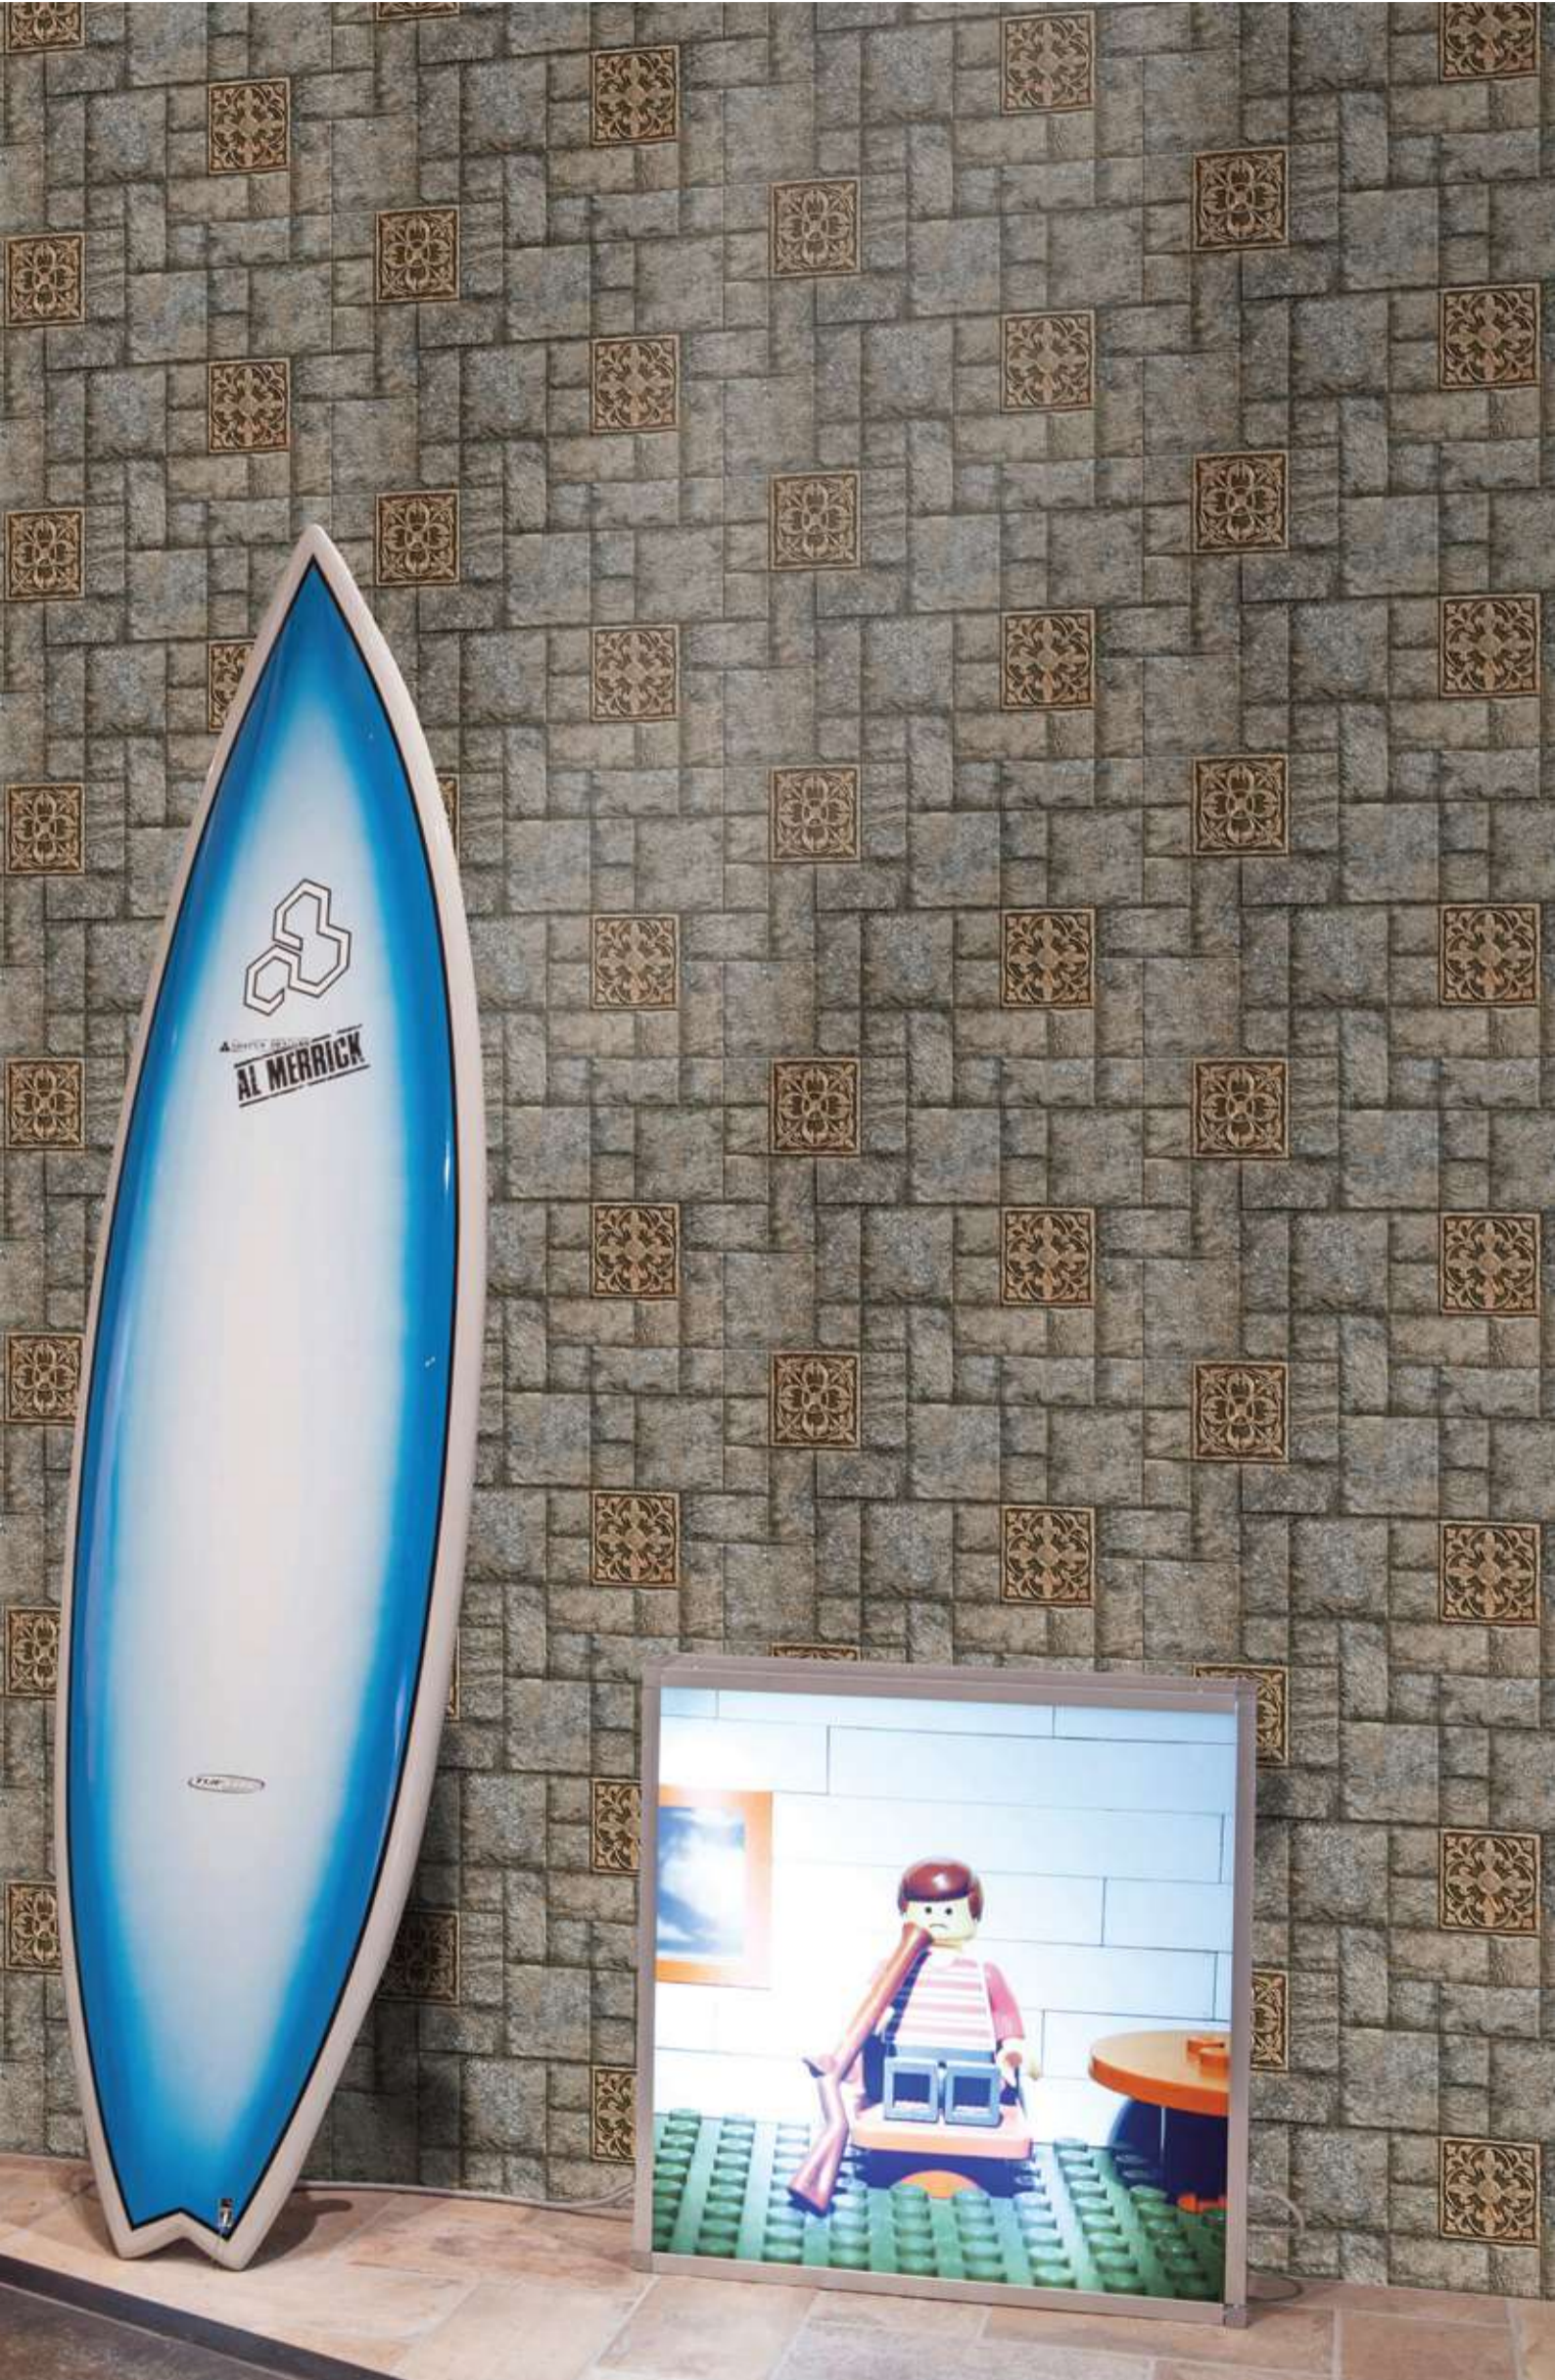

5005-ELE

5006-ELE

Product
Features:

www.loveltiles.com

[WALL TILES]
**300x
450mm**

LOVEL[™]
TILES

EXCLUSIVE
SERIES

LOVEL™
TILES