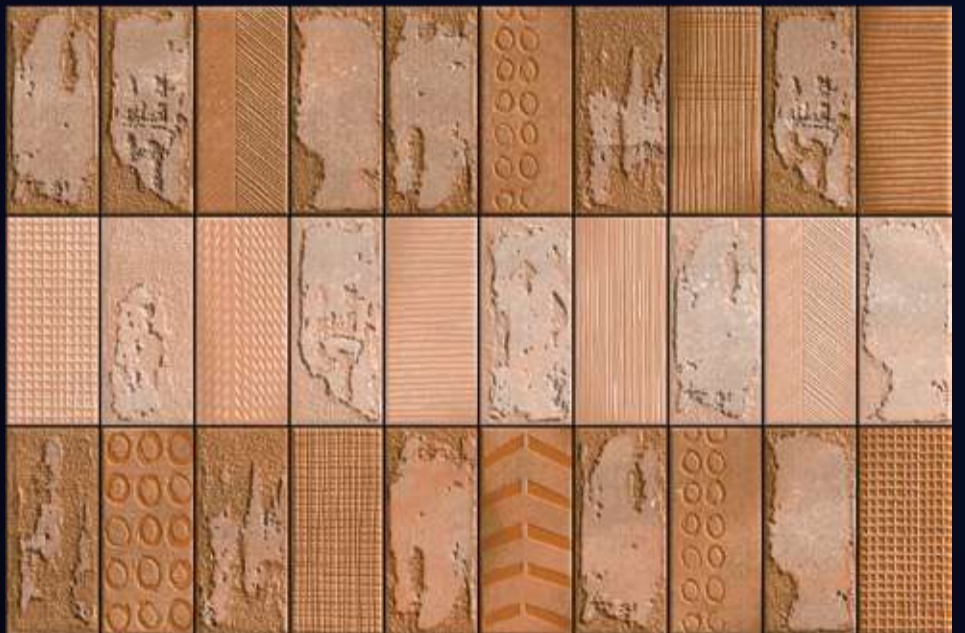

5074-ELE

Product Features: